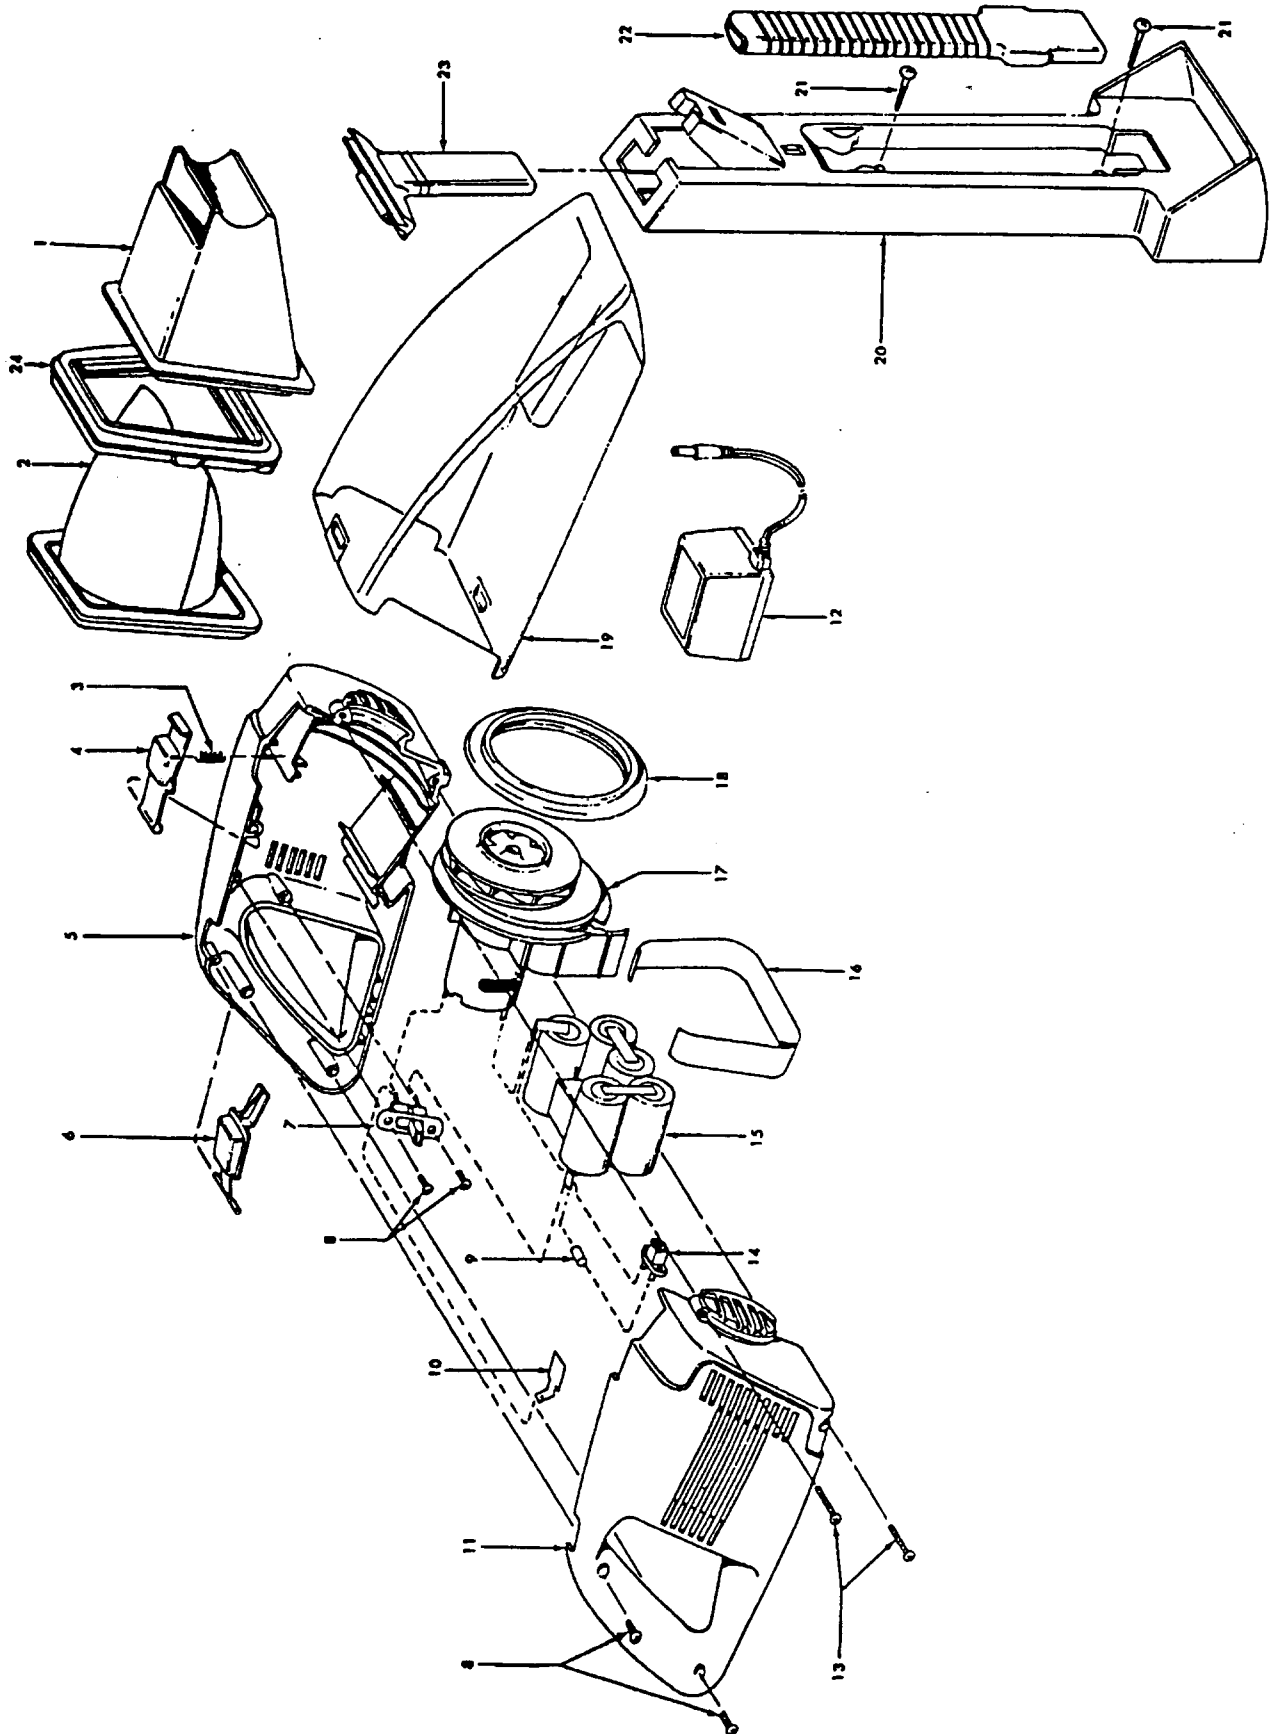

# Wet/Dry Hand Vac

Models S1105, S1117-981,  
S1117-900

<b>Ref. No.</b>	<b>Part No.</b>	<b>Description</b>
1	59139101	Separator - S1105
	59139170	Separator - S1117-981, S1117-900
2	59139102	Filter Support Assm.
3	59139103	Latch Button Spring
4	59139104	Latch Button - S1105
	59139171	Latch Button - S1117-981, S11 17-900
5	59139105	Housing - L.H. - S1105
	59139172	Housing L.H. - S1117-981, S1117-900
6	59139106	Switch Button - S1105
	59139173	Switch Button - S1117-981, S1117-900
7	59139107	Switch
8	59139113	* Screw-Self Tapping (4)
9	59139109	Diode
10	59139110	Test Terminal
11	59139111	Housing - R.H. - S1105
	59139174	Housing - R.H. - S1117-981, S11 17-900
12	59139112	Transformer - S1105
	59139126	Transformer - S11 17-981, S1117-900
13	59139113	* Screw-Self Tapping
14	59139114	DC Jack
15	59139116	Battery Assm. - Five Pack
	59139115	Battery Assm. - Three Pack, S11 17-981, S1117-900
16	---	Battery Support Tape
17	59139117	Motor Support, Motor & Fan Assm. S1105
	59139127	Motor Support, Motor & Fan Assm. S1117-981, S111 7-900
18	59139118	Housing Seal
19	59139119	Dirt Cup - S1105
	59139128	Dirt Cup S1117-981, S1117-900
20	59139120	Wall Rack Bracket S1105
	59139176	Wall Rack Bracket S11 17-981, S11 17-900
21	59139121	Screw (Anchor Set) (2) - S1105
	40201142	+ Wall Rack Hardware Assm. - S11 17-981, S1117-900
22	59139122	Crevice Tool
23	59139123	Squeegee
24	59139130	Filter Seal
	59139177	Filter Seal S11 17-981, S11 17-900

**PACKAGING MATERIAL**

59139135	+ Carton S1105
59139178	+ Carton - S1117-981, S1117-900
59139136	+ Handle Support
59139137	+ Charger/End Support
59139138	+ Dirt Cup/Wall Bracket Support
59139048	+ Owner Manual - S1105
59139168	+ Owner Manual - S1117-981