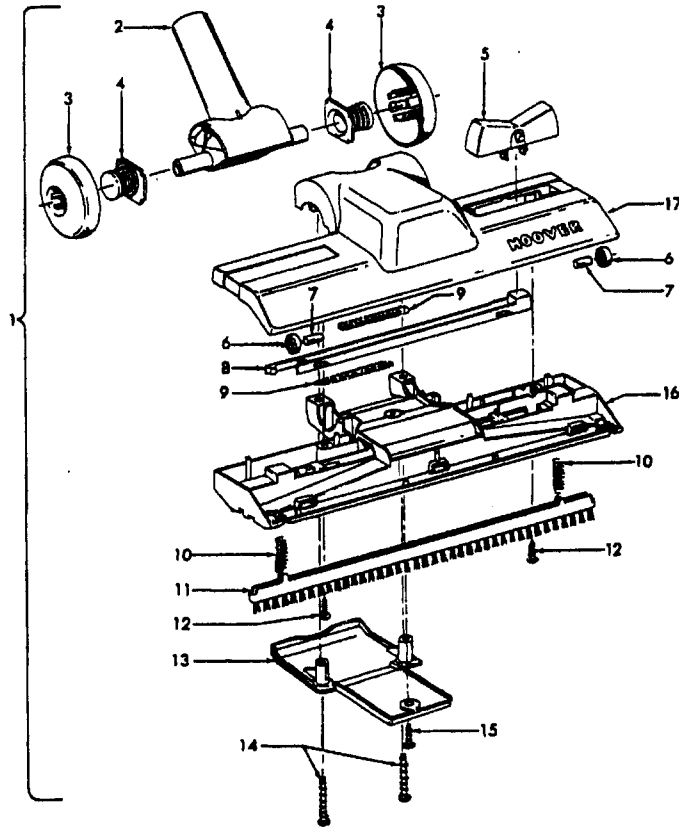

Model S2155, S2543, S2545, S2561, S2571