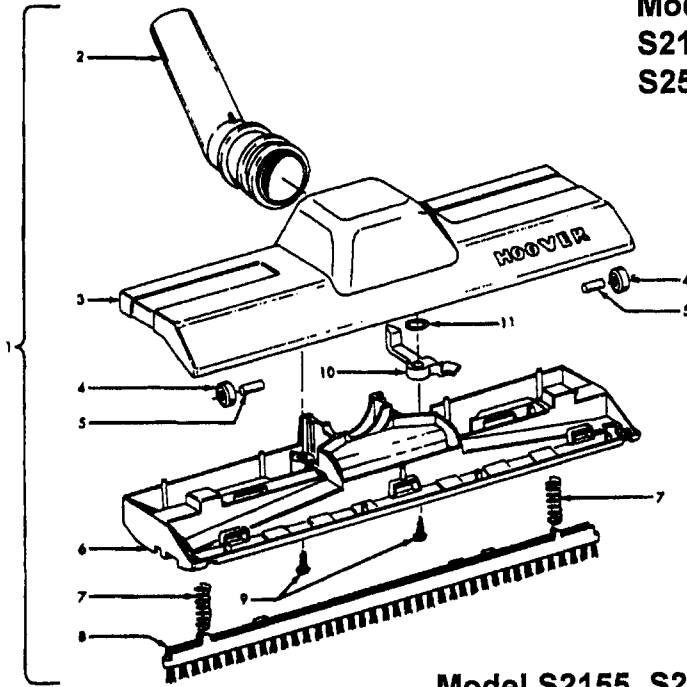

Rug & Floor Nozzle

Models S2141, S2147,
S2139-080, S2149, S2515,
S2541, S2551