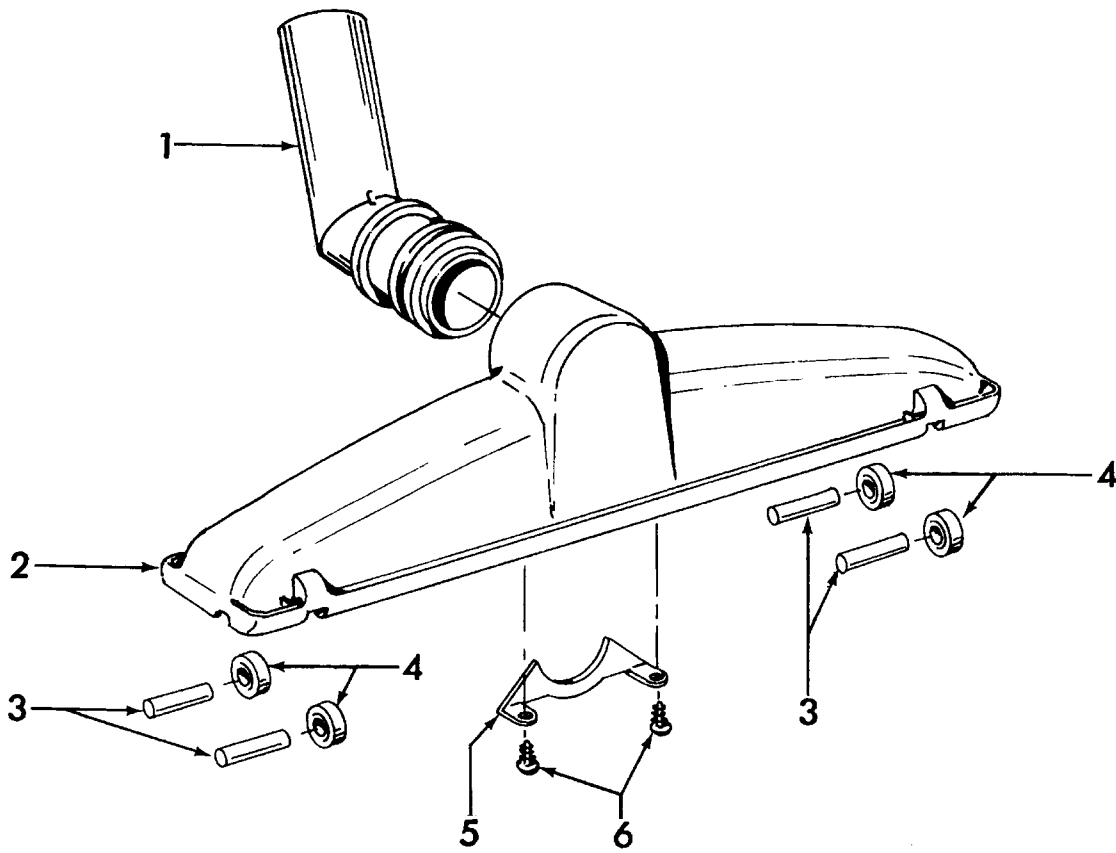

Stick Cleaner - Sprint
Tempo

Model S2531, S2535
Model S2541, S2541-040, S2543, S2545

**Stick Cleaner - Sprint
Tempo**

**Model S2531, S2535
Model S2541, S2541-040, S2543, S2545**

Ref. No.	Part No.	Description
1	39454061	Handle
2	28161063	Switch
3	34144009	Insulator
4	37222003	Front Hsg. - AAY - S2531
	37222005	Front Hsg. - ABM -S2541, S2541-040
	37222009	Front Hsg. - ACL - S2535
	37222028	Front Hsg. - MU - S2543
	37222029	Front Hsg. - MR - S2545
5	43615073	Filter Assembly- early models w/o post
	43615087	Filter Assembly - with post - Cyclonic
6	21447236	* Screw
7	43645046	+ Dirt Cup - AAN - Used with filter assembly w/o post (See note)
	43645047	Dirt Cup - with slot - (Inc. It. 8) Used with filter assembly with post
8	36153004	Latch - AG
9	21642021	Nut
10	21312818	+ Washer
11	43566019	+ Fan Assembly
12	38783022	+ Seal
13	34123048	Motor Support Seal
14	42193024	Motor Housing Assembly
15	31148011	Spacer
16	44731085	Armature Assembly
17	45312047	Field Assembly (incl. it. 21)
18	31195005	Motor Mount Insulator
19	37193026	Motor Brush Housing
20	38353014	Spring (2)
21	47313010	Motor Brush Assembly (includes 2 brushes and 2 crimps)

Ref. No.	Part No.	Description
22	21329108	* Washer
23	24118214	Motor Bearing
24	36134006	+ Bearing Retainer
25	214793DA	* Screw (2)
26	21479443	* Screw (2)
27	27618508	* Wire Connector
28	37222014	Rear Housing - ABE (incl. it. 12)
29	21447236	* Screw
30	46363110	Attachment Cord
31	21447072	* Screw
32	43491014	Hose Assembly
33	36433119	Tool Holder - ABE
34	38351018	Spring
35	37227002	Air Intake Door - ABE
36	21447124	* Screw (3)

Items not illustrated

38765021	Secondary filter
39442045	Hose Wrap (upper Handle)
43414036	Rug and Floor Nozzle - S2531, S2535 (P. 76)
43414180	Rug and Floor Nozzle - S2541, S2541-040, S2543, S2545 (P. 65)

Ref. No.	Part No.	Description
1	38615024	Nozzle Tube - ABE
2	43414036	Rug & Fir Nozzle Assembly
3	31511004	Roller Axle (4)
4	38521018	Roller (4)
5	166650AY +	Nozzle Tube Clamp
6	166648aW +*	Screw