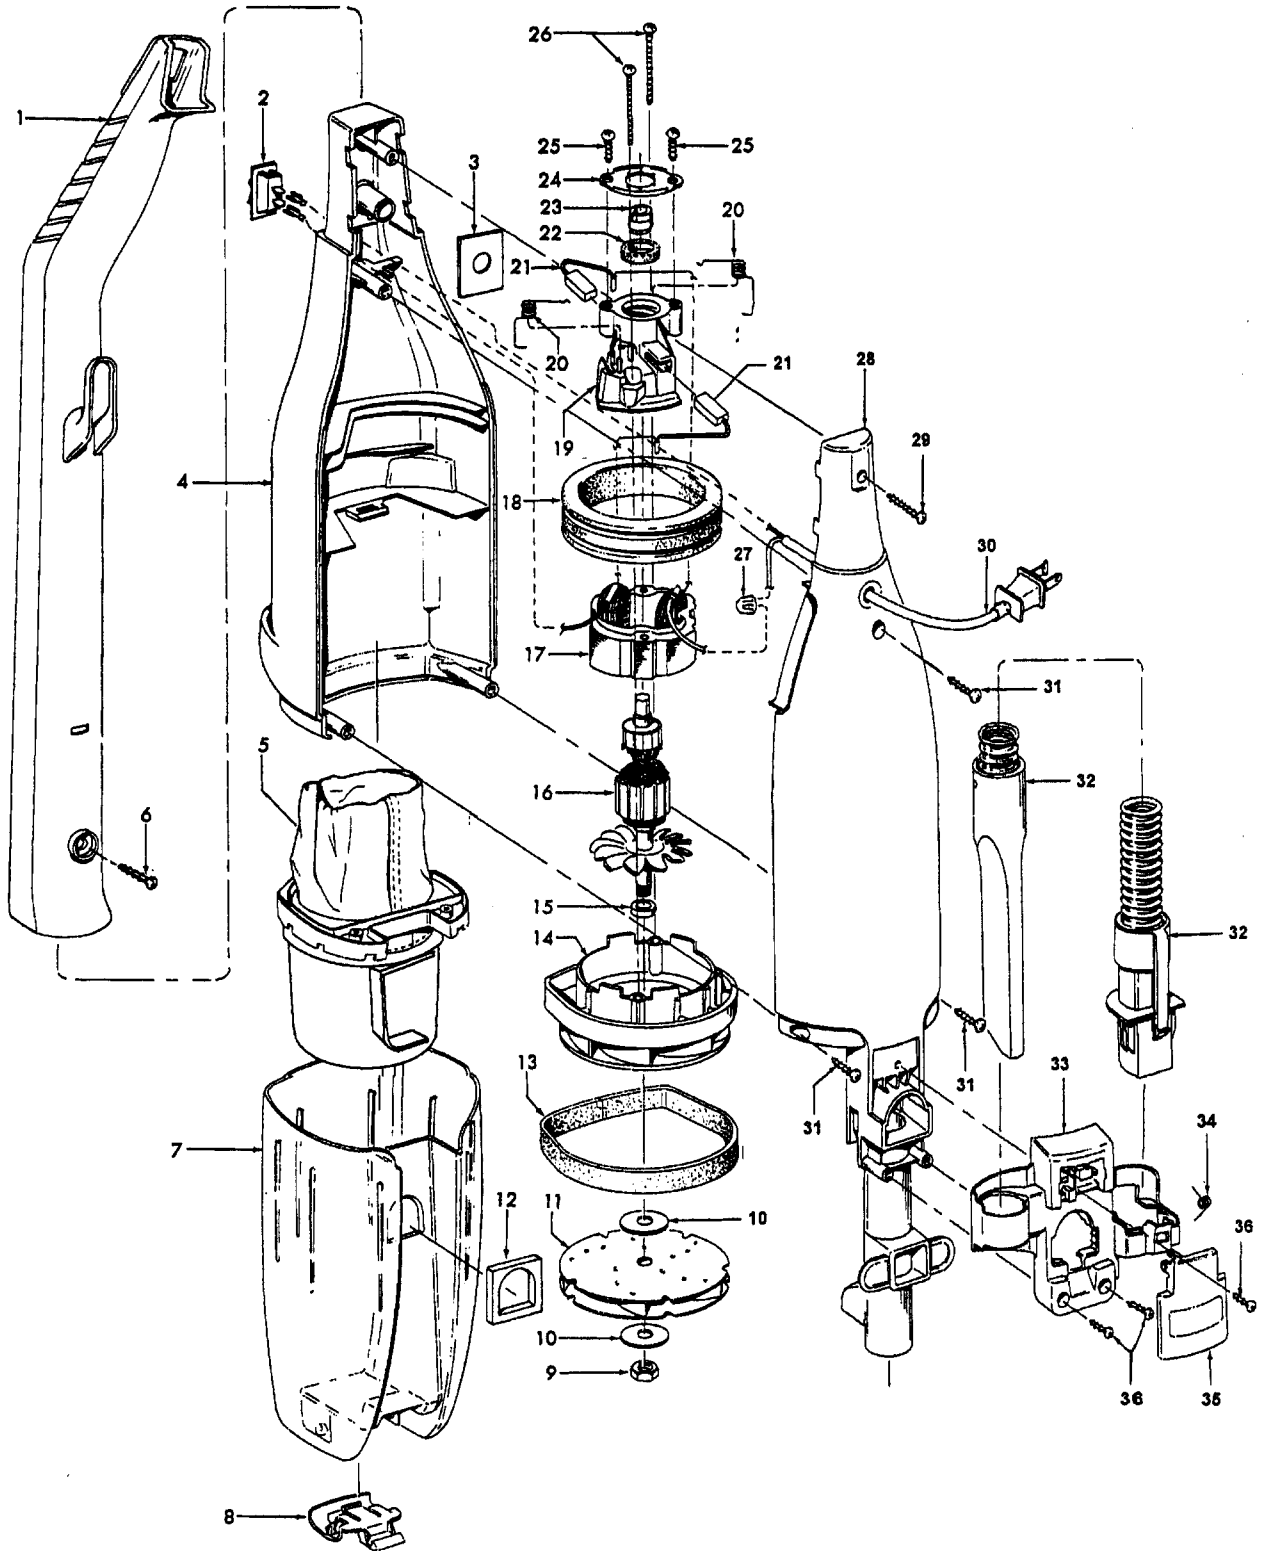

Stick Cleaner - Sprint
Tempo

Model S2531, S2535
Model S2541, S2541-040, S2543, S2545

**Stick Cleaner - Sprint
Tempo**

**Model S2531, S2535
Model S2541, S2541-040, S2543, S2545**

Ref. No.	Part No.	Description
1	39454061	Handle
2	28161063	Switch
3	34144009	Insulator
4	37222003	Front Hsg. - AAY - S2531
	37222005	Front Hsg. - ABM -S2541, S2541-040
	37222009	Front Hsg. - ACL - S2535
	37222028	Front Hsg. - MU - S2543
	37222029	Front Hsg. - MR - S2545
5	43615073	Filter Assembly- early models w/o post
	43615087	Filter Assembly - with post - Cyclonic
6	21447236	* Screw
7	43645046	+ Dirt Cup - AAN - Used with filter assembly w/o post (See note)
	43645047	Dirt Cup - with slot - (Inc. It. 8) Used with filter assembly with post
8	36153004	Latch - AG
9	21642021	Nut
10	21312818	+ Washer
11	43566019	+ Fan Assembly
12	38783022	+ Seal
13	34123048	Motor Support Seal
14	42193024	Motor Housing Assembly
15	31148011	Spacer
16	44731085	Armature Assembly
17	45312047	Field Assembly (incl. it. 21)
18	31195005	Motor Mount Insulator
19	37193026	Motor Brush Housing
20	38353014	Spring (2)
21	47313010	Motor Brush Assembly (includes 2 brushes and 2 crimps)

Ref. No.	Part No.	Description
22	21329108	* Washer
23	24118214	Motor Bearing
24	36134006	+ Bearing Retainer
25	214793DA	* Screw (2)
26	21479443	* Screw (2)
27	27618508	* Wire Connector
28	37222014	Rear Housing - ABE (incl. it. 12)
29	21447236	* Screw
30	46363110	Attachment Cord
31	21447072	* Screw
32	43491014	Hose Assembly
33	36433119	Tool Holder - ABE
34	38351018	Spring
35	37227002	Air Intake Door - ABE
36	21447124	* Screw (3)

Ref. No.	Part No.	Description
1	38615024	Nozzle Tube - ABE
2	43414036	Rug & Fir Nozzle Assembly
3	31511004	Roller Axle (4)
4	38521018	Roller (4)
5	166650AY +	Nozzle Tube Clamp
6	166648aW +*	Screw