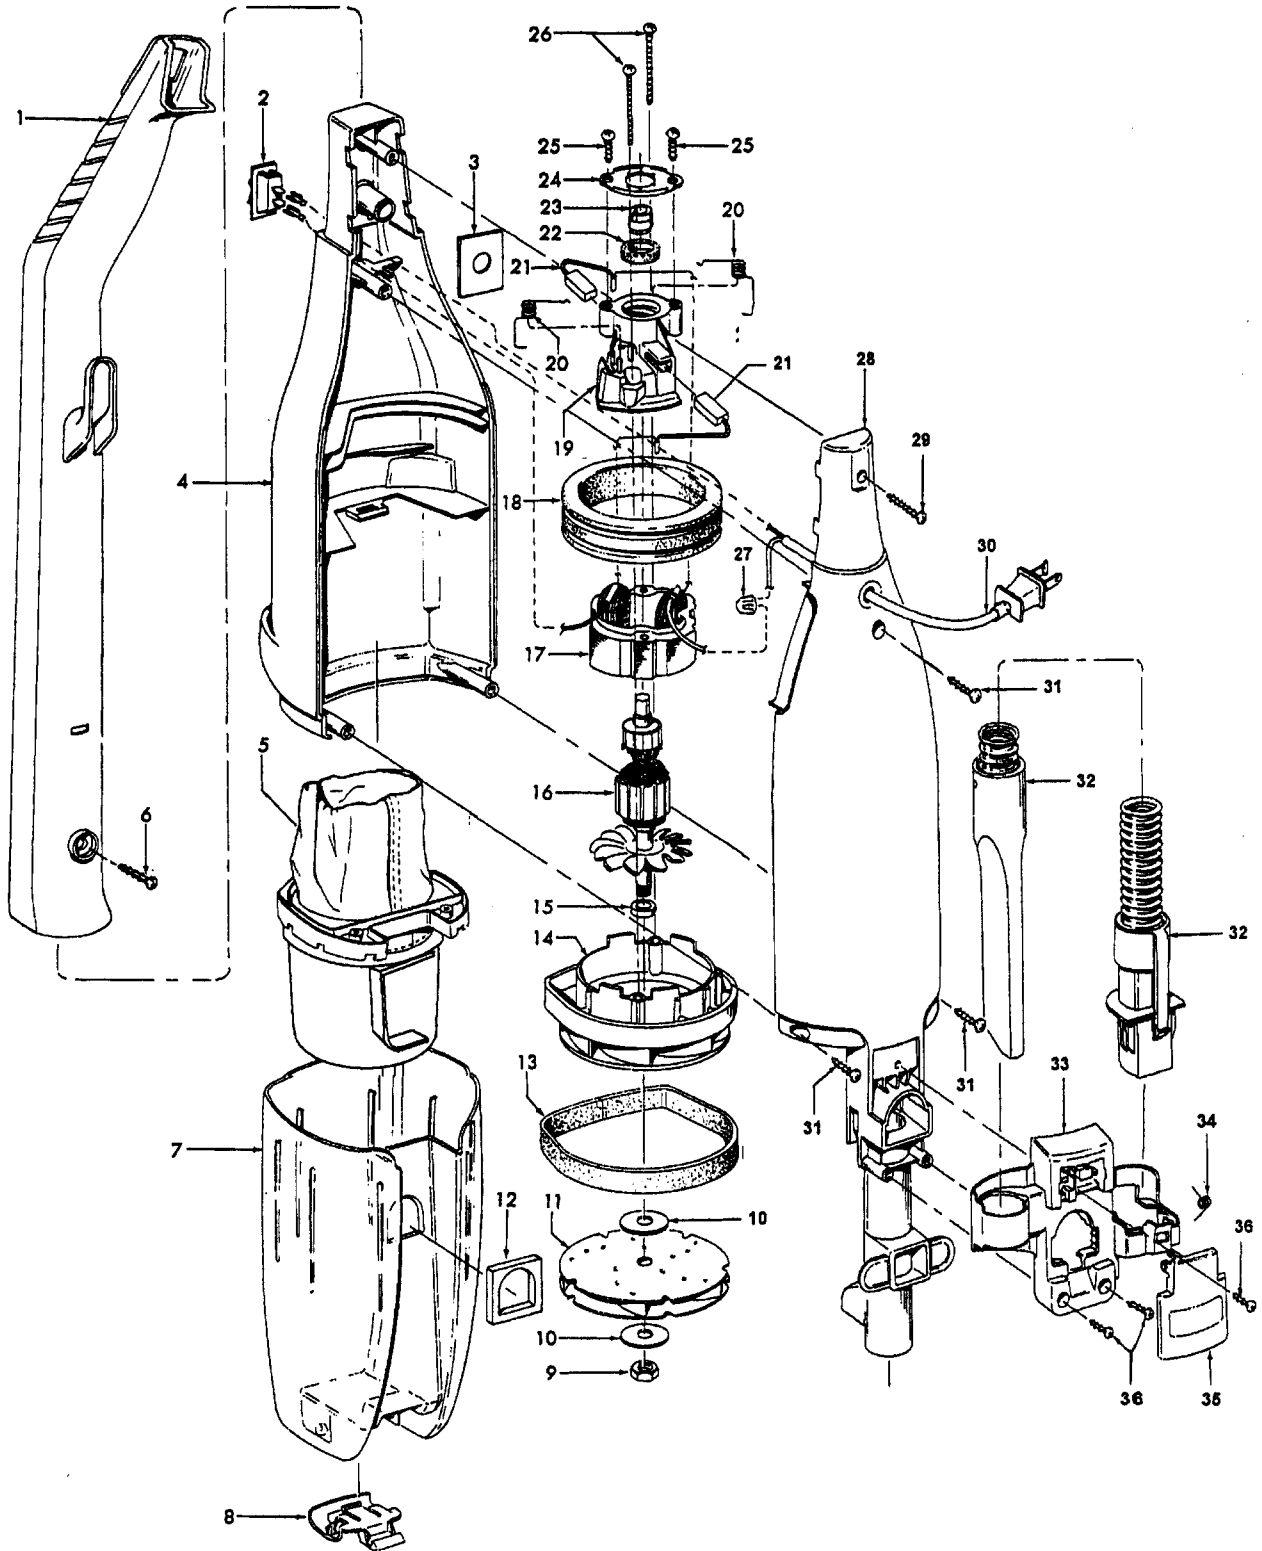

Stick Cleaner - Sprint
Tempo

Model S2531, S2535
Model S2541, S2541-040, S2543, S2545

**Stick Cleaner - Sprint
Tempo**

**Model S2531, S2535
Model S2541, S2541-040, S2543, S2545**

Ref. No.	Part No.	Description
1	39454061	Handle
2	28161063	Switch
3	34144009	Insulator
4	37222003	Front Hsg. - AAY - S2531
	37222005	Front Hsg. - ABM -S2541, S2541-040
	37222009	Front Hsg. - ACL - S2535
	37222028	Front Hsg. - MU - S2543
	37222029	Front Hsg. - MR - S2545
5	43615073	Filter Assembly- early models w/o post
	43615087	Filter Assembly - with post - Cyclonic
6	21447236	* Screw
7	43645046	+ Dirt Cup - AAN - Used with filter assembly w/o post (See note)
	43645047	Dirt Cup - with slot - (Inc. It. 8) Used with filter assembly with post
8	36153004	Latch - AG
9	21642021	Nut
10	21312818	+ Washer
11	43566019	+ Fan Assembly
12	38783022	+ Seal
13	34123048	Motor Support Seal
14	42193024	Motor Housing Assembly
15	31148011	Spacer
16	44731085	Armature Assembly
17	45312047	Field Assembly (incl. it. 21)
18	31195005	Motor Mount Insulator
19	37193026	Motor Brush Housing
20	38353014	Spring (2)
21	47313010	Motor Brush Assembly (includes 2 brushes and 2 crimps)

Ref. No.	Part No.	Description
22	21329108	* Washer
23	24118214	Motor Bearing
24	36134006	+ Bearing Retainer
25	214793DA	* Screw (2)
26	21479443	* Screw (2)
27	27618508	* Wire Connector
28	37222014	Rear Housing - ABE (incl. it. 12)
29	21447236	* Screw
30	46363110	Attachment Cord
31	21447072	* Screw
32	43491014	Hose Assembly
33	36433119	Tool Holder - ABE
34	38351018	Spring
35	37227002	Air Intake Door - ABE
36	21447124	* Screw (3)