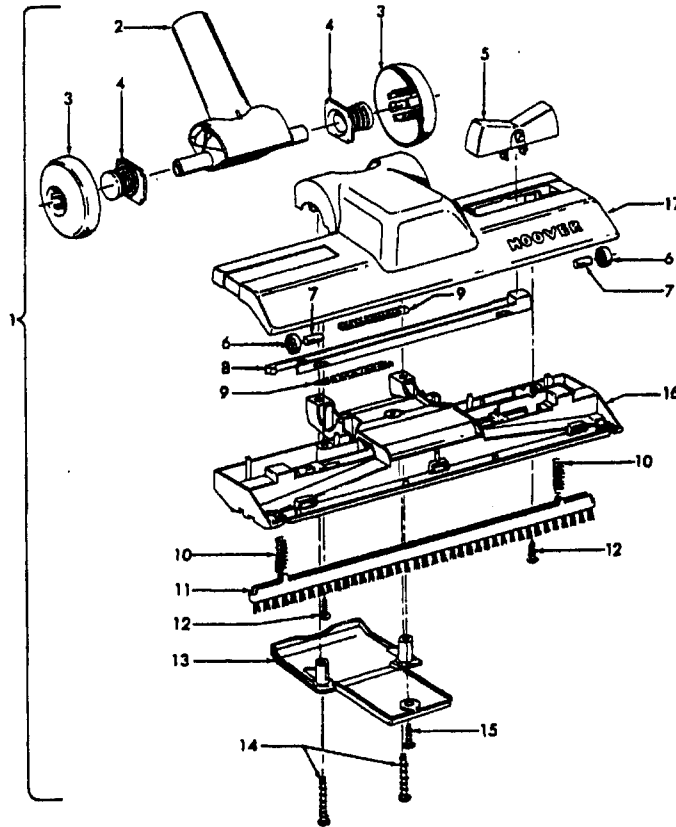

Ref. No.	Part No.	Description
25	21329108	* Washer
26	24118214	Motor Bearing
27	36134006	+ Bearing Retainer
28	214793DA	* Screw
29	21479443	* Screw
30	27618508	* Wire Connector
31	37222014	Rear Housing - ABE (incl. it. 14)
32	21447236	* Screw
33	46363110	Attachment Cord
34	21447072	* Screw (3)
35	43491014 43491030	Hose Assembly Hose Assembly - S2571
36	36433119	Tool Holder
37	38351018	Spring
38	21447124	+*Screw
39	37227002	Air Intake Door

Model S2155, S2543, S2545, S2561, S2571

Rug & Floor Nozzle

Models S2141, S2147, S2139-080, S2149, S2515, S2541, S2541-040, S2551

Ref. No.	Part No.	Description
1	Not Available	Standard Rug & Floor Nozzle - ABE(Use Dlx. 43414180)
2	38646078	Nozzle Tube - ABE
3	38615182	Rug & Floor Nozzle - ABE
4	38521018	Roller (2)
5	31511004	Roller Axle-AY (2)
6	36414018	Brush Housing - MV
7	166649FW	Spring (2)
8	48443003	Brush Back Assem. - AG
9	21447203	* Screw - Self Tapping (2)
10	38454004	Brush Back Lever - MV

Models S2155, S2543, S2545, S2561, S2571

Ref. No.	Part No.	Description
1	43414180	Deluxe Rug & Floor Nozzle Assem. - ABE
	43414182	Deluxe Rug & Floor Nozzle Assem. - ADJ - S2571
2	38646071	Nozzle Connector - ABE
	38646082	Nozzle Connector - AG - S2571
3	43244043	Wheel & Bearing Assem. (2) - ABR
4		Included w/Item 3
5	38434019	+ Pedal - ABN
	38434022	Pedal - AG - S2571
6	38521018	Roller (2)
7	31511004	Roller Axle - AY (2)
8	38451008	Slider - AG
9	34122013	+ Seal (2)
10	166649FW	Spring (2)
11	48443004	Brush Back Assem. - AG
12	21447203	* Screw - Self Tapping (2)
13	36434005	Skid Plate - ABR
	36434006	Skid Plate - AG - S2571
14	21447020	* Screw - Self Tapping (2)
15	21447203	* Screw - Self Tapping
16	36414019	Brush Housing - ABR
	36414023	Brush Housing - AG - S2571
17	43414157	Rug & Floor Nozzle - ABE
	43414185	Rug & Floor Nozzle - ADJ - S2571