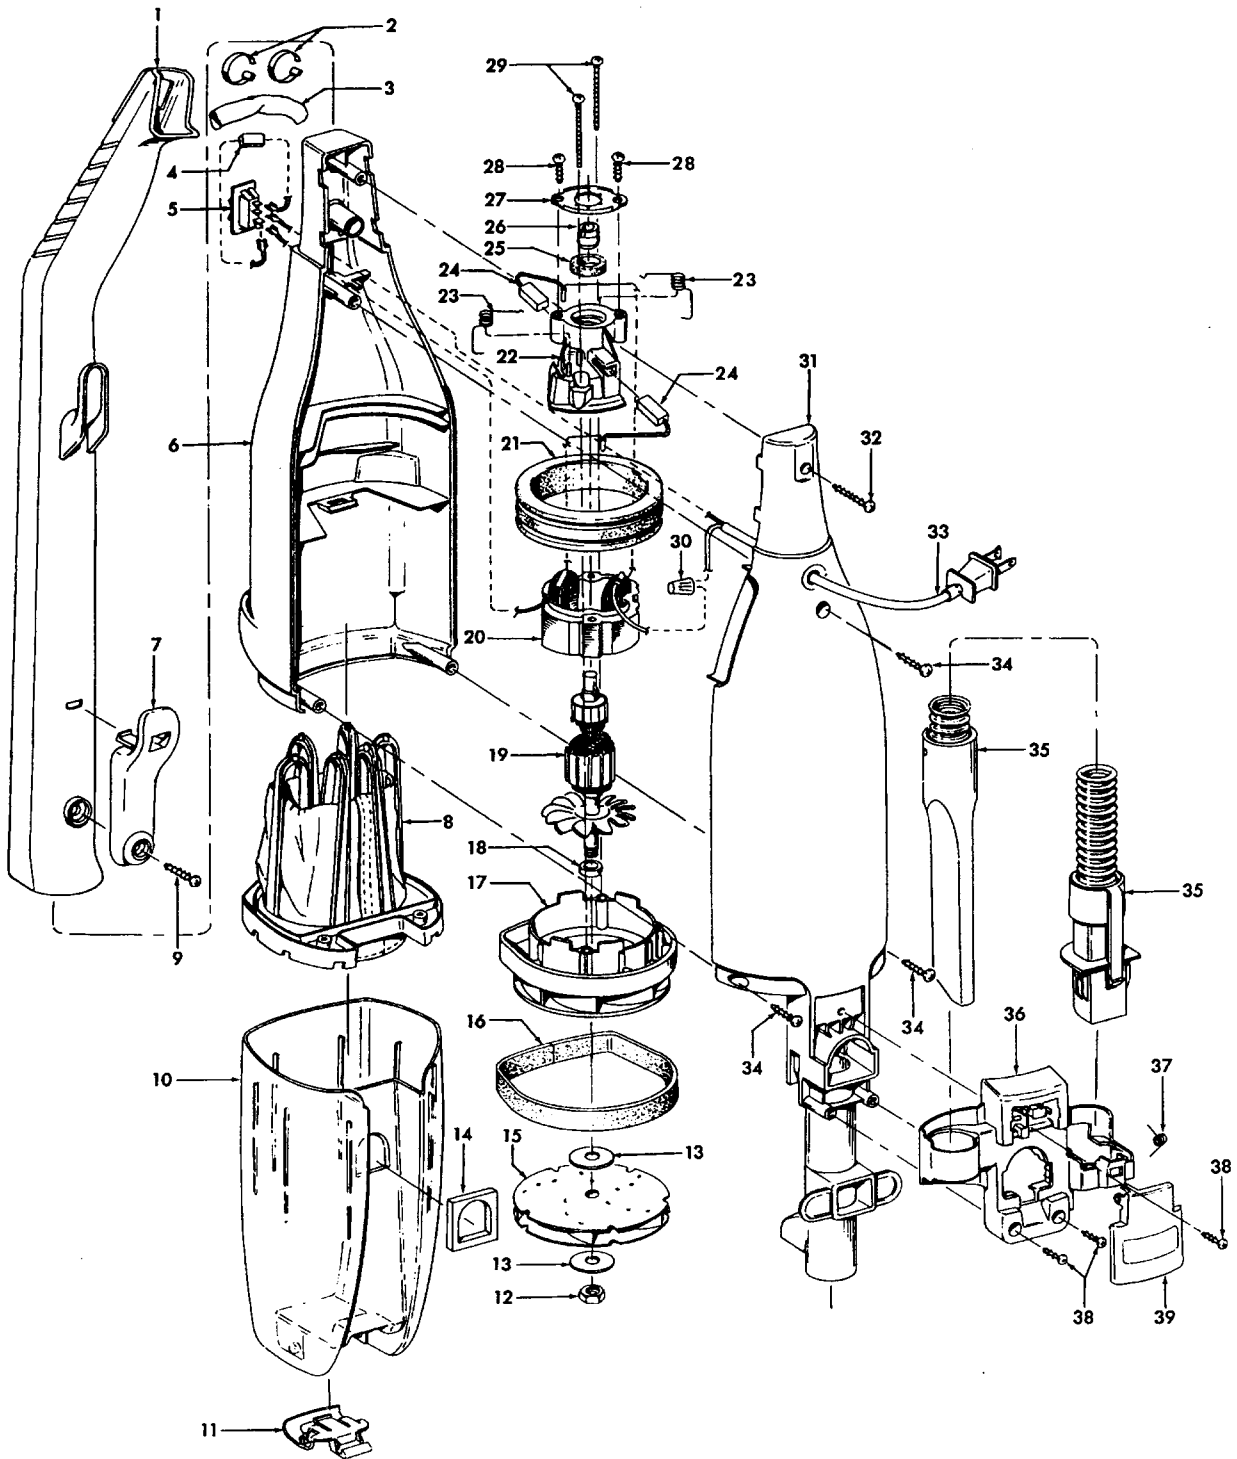

Stick Cleaner - Encore
Portapower
Hard Floor Bagless
Lightweight Stick

Model S2551
Model S2561
Model S2569
Model S2571

**Stick Cleaner - Encore
Portapower
Hard Floor Bagless
Lightweight Stick**

**Model S2551
Model S2561
Model S2569
Model S2571**

Ref. No.	Part No.	Description
1	39454061 39454069	Handle - S2551, S2561, S2569 Handle - ADL - S2571
2	27479307	* Wire Tie
3	66655405	Tubing
4	47831008	Diode Assembly
5	28164280	Switch
6	37222006 37222007 37222027 37222024	Front Housing - AG - S2551 Front Housing - ABY - S2561 Front Housing - JM - S2569 Front Housing - ADJ - S2571
7	39442045	Hose Wrap
8	43615073 43615087	Filter Assembly- early models w/o post Filter Assembly - Cyclonic - w/ post
9	21447236	* Screw
10	43645046 43645047 43645049	+ Dirt Cup - AAN - Used with filter assembly w/o post (See Note) Dirt Cup - With Slot - (Inc. It. 11) Used with filter assembly with post Dirt Cup - ADL - S2571 (Inc. item 11)
11	36153004	Latch - AG
12	21642021	Nut
13	21312818	+ Washer
14	38783022	+ Seal
15	43566012 43566019	+ Fan Assembly + Fan Assembly
16	34123048	Motor Support Seal
17	42193024	Motor Housing Assembly
18	31148011	Spacer
19	44731085	Armature Assembly
20	45312047	Field Assembly (incl. it. 24)
21	31195005	Motor Mount Insulator
22	37193026	Motor Brush Housing
23	38353014	Spring (2)
24	47313010	Motor Brush Assembly (Includes 2 brushes and 2 crimps)

Ref. No.	Part No.	Description
25	21329108	* Washer
26	24118214	Motor Bearing
27	36134006	+ Bearing Retainer
28	214793DA	* Screw
29	21479443	* Screw
30	27618508	* Wire Connector
31	37222014	Rear Housing - ABE (incl. it. 14)
32	21447236	* Screw
33	46363110	Attachment Cord
34	21447072	* Screw (3)
35	43491014 43491030	Hose Assembly Hose Assembly - S2571
36	36433119	Tool Holder
37	38351018	Spring
38	21447124	+*Screw
39	37227002	Air Intake Door

items not illustrated

38765021	Secondary Filter
43414180	Rug & Fir Nozzle - S2551, S2561
43414182	Rug & Fir Nozzle - S2571
43414189	Hard Floor Brush - 14" - S2569

Packaging Material

56512176	Owners Manual
58134035	Carton
58364018	+ Cleaner Support
58242008	+ Nozzle Support

Note: When replacing early style Dirt Cup (43645046) with the late style Dirt Cup (43645047) you must also update the filter with the late style filter with post.