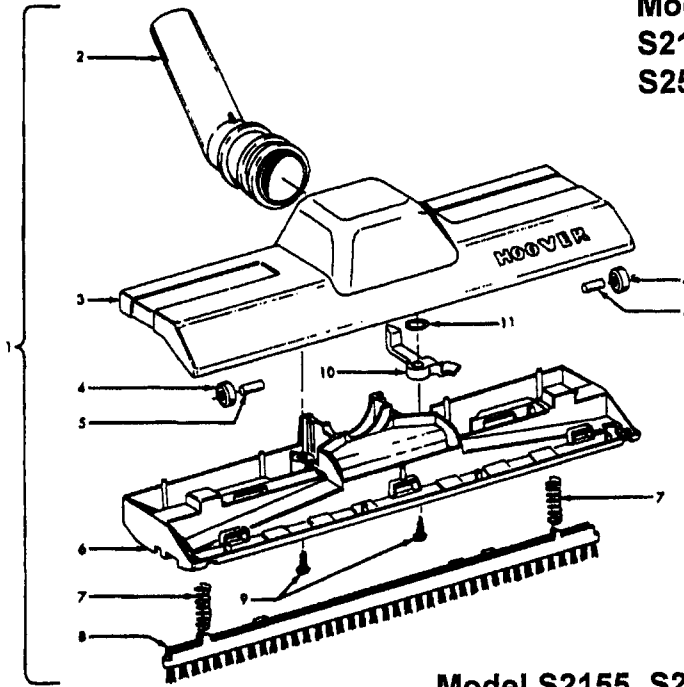

Rug & Floor Nozzle

Models S2141, S2147,
S2139-080, S2149, S2515,
S2541, S2551