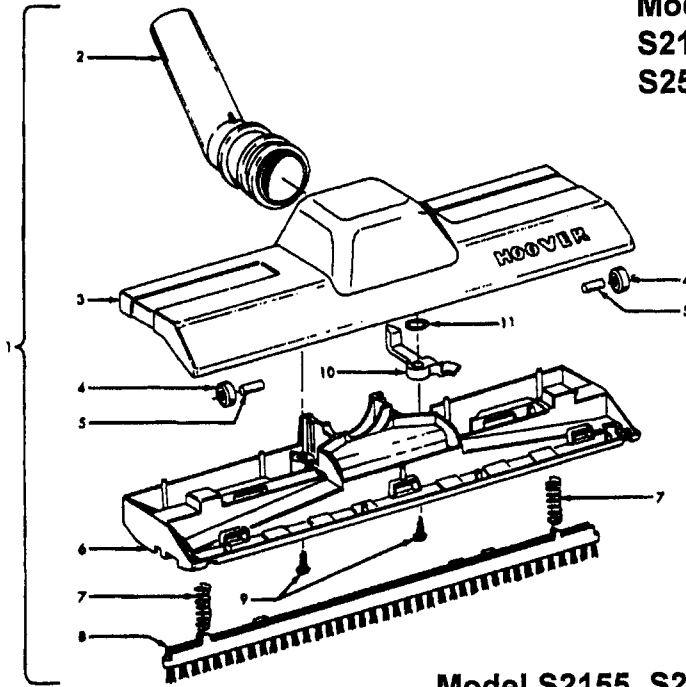

Rug & Floor Nozzle

Models S2141, S2147,
S2139-080, S2149, S2515,
S2541, S2551