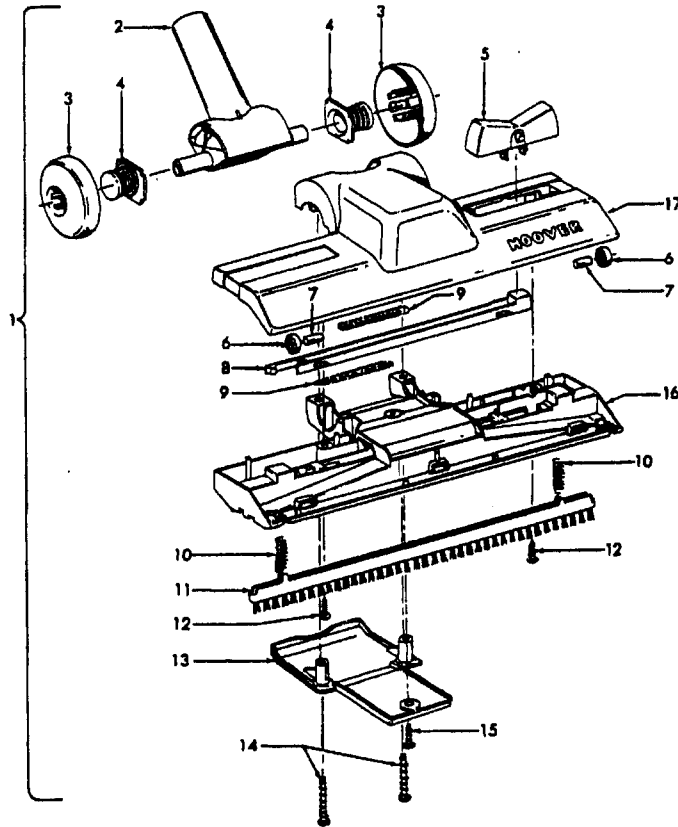

Ref. No.	Part No.	Description
25	21329108	* Washer
26	24118214	Motor Bearing
27	36134006	+ Bearing Retainer
28	214793DA	* Screw
29	21479443	* Screw
30	27618508	* Wire Connector
31	37222014	Rear Housing - ABE (incl. it. 14)
32	21447236	* Screw
33	46363110	Attachment Cord
34	21447072	* Screw (3)
35	43491014 43491030	Hose Assembly Hose Assembly - S2571
36	36433119	Tool Holder
37	38351018	Spring
38	21447124	+*Screw
39	37227002	Air Intake Door

Model S2155, S2543, S2545, S2561, S2571

Rug & Floor Nozzle

Models S2141, S2147, S2139-080, S2149, S2515, S2541, S2541-040, S2551

Ref. No.	Part No.	Description
1	Not Available	Standard Rug & Floor Nozzle - ABE(Use Dlx. 43414180)
2	38646078	Nozzle Tube - ABE
3	38615182	Rug & Floor Nozzle - ABE
4	38521018	Roller (2)
5	31511004	Roller Axle-AY (2)
6	36414018	Brush Housing - MV
7	166649FW	Spring (2)
8	48443003	Brush Back Assem. - AG
9	21447203	* Screw - Self Tapping (2)
10	38454004	Brush Back Lever - MV

Models S2155, S2543, S2545, S2561, S2571

Ref. No.	Part No.	Description
1	43414180	Deluxe Rug & Floor Nozzle Assem. - ABE
	43414182	Deluxe Rug & Floor Nozzle Assem. - ADJ - S2571
2	38646071	Nozzle Connector - ABE
	38646082	Nozzle Connector - AG - S2571
3	43244043	Wheel & Bearing Assem. (2) - ABR
4		Included w/Item 3
5	38434019	+ Pedal - ABN
	38434022	Pedal - AG - S2571
6	38521018	Roller (2)
7	31511004	Roller Axle - AY (2)
8	38451008	Slider - AG
9	34122013	+ Seal (2)
10	166649FW	Spring (2)
11	48443004	Brush Back Assem. - AG
12	21447203	* Screw - Self Tapping (2)
13	36434005	Skid Plate - ABR
	36434006	Skid Plate - AG - S2571
14	21447020	* Screw - Self Tapping (2)
15	21447203	* Screw - Self Tapping
16	36414019	Brush Housing - ABR
	36414023	Brush Housing - AG - S2571
17	43414157	Rug & Floor Nozzle - ABE
	43414185	Rug & Floor Nozzle - ADJ - S2571