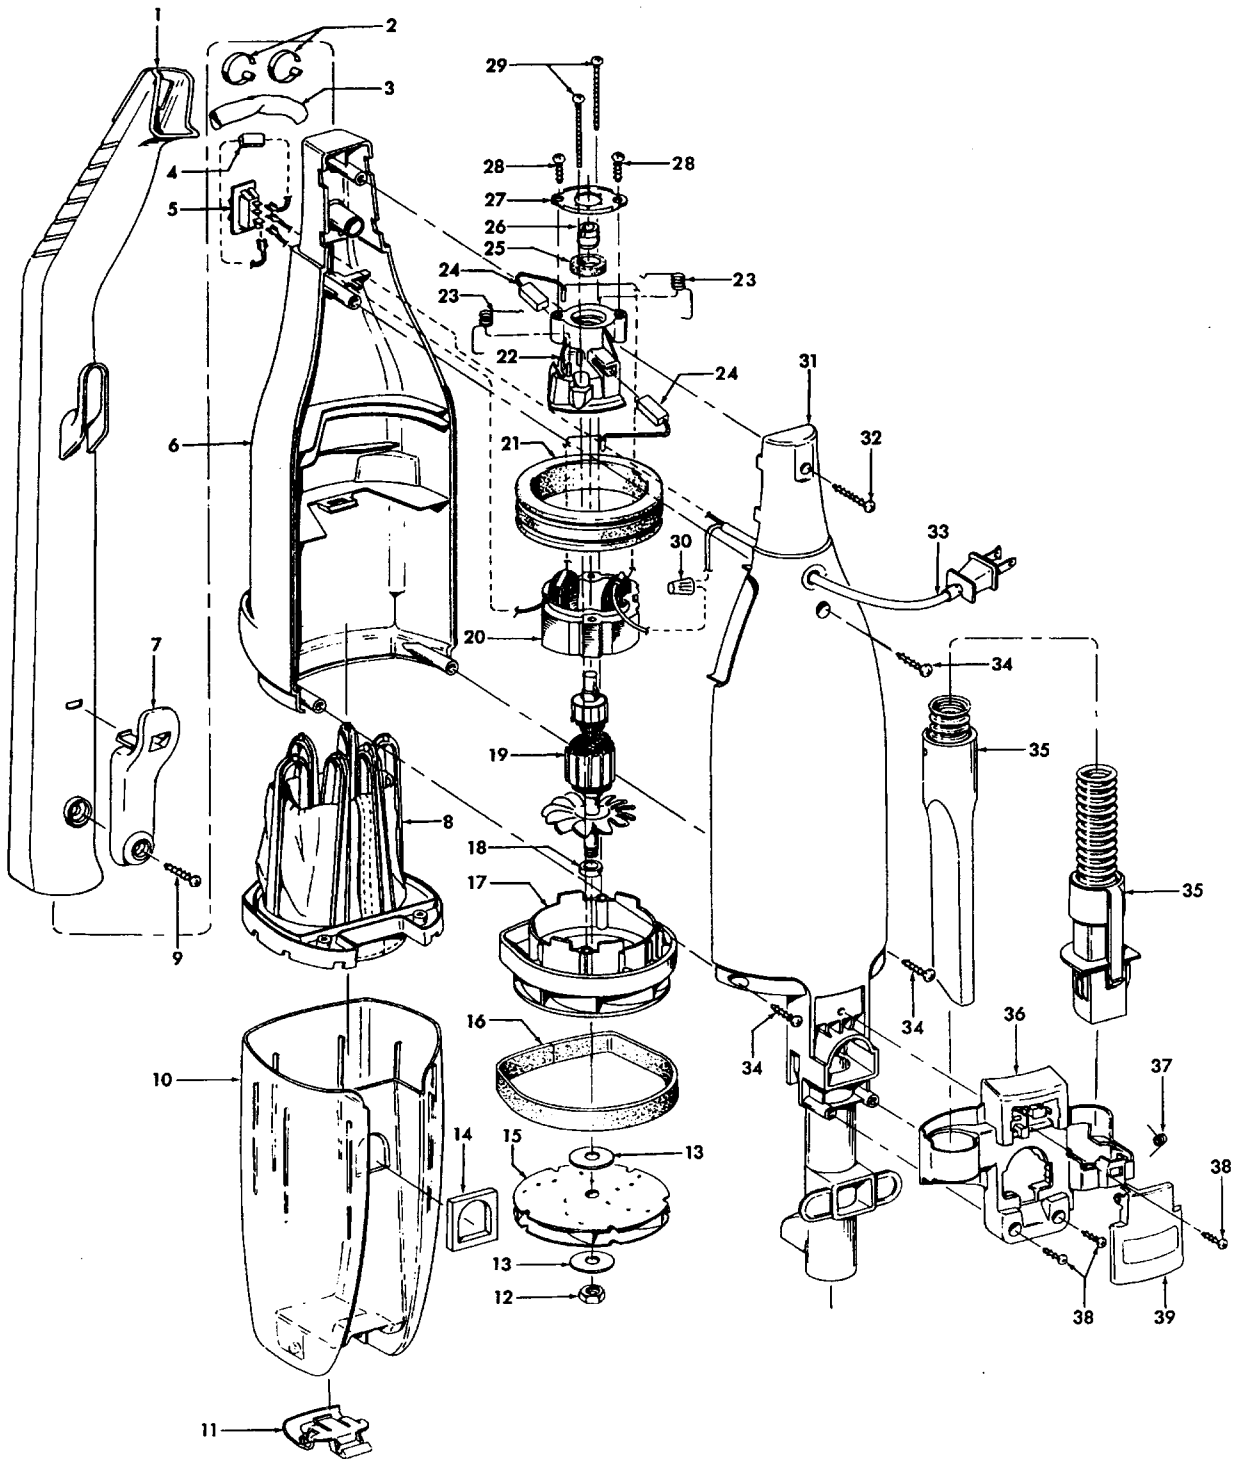

Stick Cleaner - Encore
 Portapower
 Hard Floor Bagless
 Lightweight Stick

Model S2551
 Model S2561
 Model S2569
 Model S2571

**Stick Cleaner - Encore
Portapower
Hard Floor Bagless
Lightweight Stick**

**Model S2551
Model S2561
Model S2569
Model S2571**

Ref. No.	Part No.	Description
1	39454061 39454069	Handle - S2551, S2561, S2569 Handle - ADL - S2571
2	27479307	* Wire Tie
3	66655405	Tubing
4	47831008	Diode Assembly
5	28164280	Switch
6	37222006 37222007 37222027 37222024	Front Housing - AG - S2551 Front Housing - ABY - S2561 Front Housing - JM - S2569 Front Housing - ADJ - S2571
7	39442045	Hose Wrap
8	43615073 43615087	Filter Assembly- early models w/o post Filter Assembly - Cyclonic - w/ post
9	21447236	* Screw
10	43645046 43645047 43645049	+ Dirt Cup - AAN - Used with filter assembly w/o post (See Note) Dirt Cup - With Slot - (Inc. It. 11) Used with filter assembly with post Dirt Cup - ADL - S2571 (Inc. item 11)
11	36153004	Latch - AG
12	21642021	Nut
13	21312818	+ Washer
14	38783022	+ Seal
15	43566012 43566019	+ Fan Assembly + Fan Assembly
16	34123048	Motor Support Seal
17	42193024	Motor Housing Assembly
18	31148011	Spacer
19	44731085	Armature Assembly
20	45312047	Field Assembly (incl. it. 24)
21	31195005	Motor Mount Insulator
22	37193026	Motor Brush Housing
23	38353014	Spring (2)
24	47313010	Motor Brush Assembly (Includes 2 brushes and 2 crimps)

Ref. No.	Part No.	Description
25	21329108	* Washer
26	24118214	Motor Bearing
27	36134006	+ Bearing Retainer
28	214793DA	* Screw
29	21479443	* Screw
30	27618508	* Wire Connector
31	37222014	Rear Housing - ABE (incl. it. 14)
32	21447236	* Screw
33	46363110	Attachment Cord
34	21447072	* Screw (3)
35	43491014 43491030	Hose Assembly Hose Assembly - S2571
36	36433119	Tool Holder
37	38351018	Spring
38	21447124	+*Screw
39	37227002	Air Intake Door

Note: When replacing early style Dirt Cup (43645046) with the late style Dirt Cup (43645047) you must also update the filter with the late style filter with post.