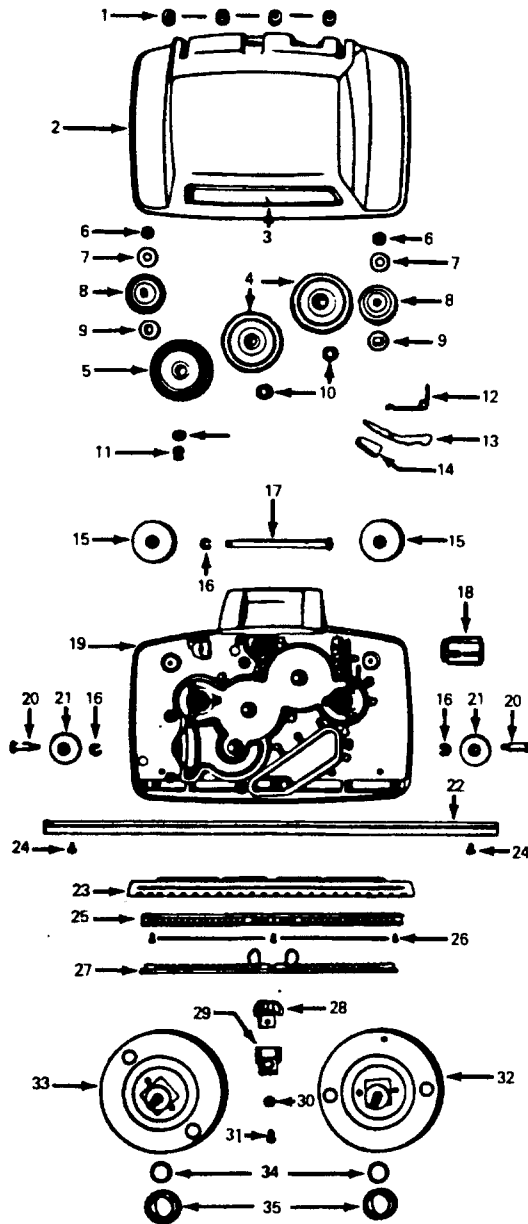

Ref. Description	Part No.	No.
1	161023	Fan Nut - Black
2	164686	Fan
3	162481	Bearing Retainer Clamp
4	17773	+* Bearing Retainer Clamp
5	18001	* Screw
6	17001FW	* Screw
7	16499FW	+ Bearing Retainer Spring
8	16130	* Washer - Absorbent
9	15605	Motor Bearing
10	17499	+* Bearing Shroud
11	15874	Motor Brush Holder
12	18307	Motor Brush Assem.
13	15785	Armature Assem.
14	161337	Field Coil
15	15836	* Lock Ring
16	21312720	* Washer
17	40404108	Gasket
18	49417AZ	+* Screw
19	161029	Motor Housing
20	164987	+ Lower Motor Housing
21	15918	+ Gasket
22	19990AG	Hose
23	16158	Detergent Tube
24	14492	Cord Clamp
25	161239	Inside Thrust Clip
26	160350	Drive Gear Shaft
27	161024	Bevel Drive Gear
28	40404103	+ Outside Thrust Clip
29	160342	+ Shaft Retainer
30	15738EF	+* Screw
31	163955	+* Field Pad - 1/4" Thick
32	160849AG	Motor Cover
	45517	* Wire Holder

Ref.	Part Description	No.	No.
1	16125AY Capsert		
	15847LL + Hood		
	167215DL + Hood - 3614		
	164961DL + Hood - 3616		
	42271018 + Hood Assem. - EW - 3614-01		
3	16133 + Nameplate		
	164857 + Nameplate - 3616		
4	15745BZ Idler Gear		
5	161028BZ Bevel Gear		
6	15887 * Hex Nut		
7	21312714 * Washer		
8	161328 Brush Shaft Gear		
9	15889 +* Washer		
10	21312715 +* Washer		
11	40404064 Compression Spring		
12	16206AY Handle Control Lever Spring		
13	15910AY Handle Control Lever		
14	34207AG Foot Pad		
15	32175003 Caster Wheel		
16	15836 * Lock Ring		
17	40404082 Rear Wheel Shaft		
18	15603AG Foamer Nozzle		
19	42273014 Gear Housing		
20	15505 + Front Wheel Shaft		
21	38521002 Front Wheel - AG		
22	36231118 Furniture Guard		
23	15808 Squeegee Blade		
24	49571AY + Rivet		
25	162091GA Squeegee Blade Bracket		
26	163598 * Screw		
27	162193 Filter Bar		
28	18331 Brush Stop Spring		
29	15911 Brush Stop		
30	17920 +* Washer		
31	18001 * Screw		
32	18255 Brush Shaft & Inertia Plate - L.H.		
33	18254 Brush Shaft & Inertia Plate - R.H.		
34	15534 "O" Ring		
35	15841BZ Brush Carrier		