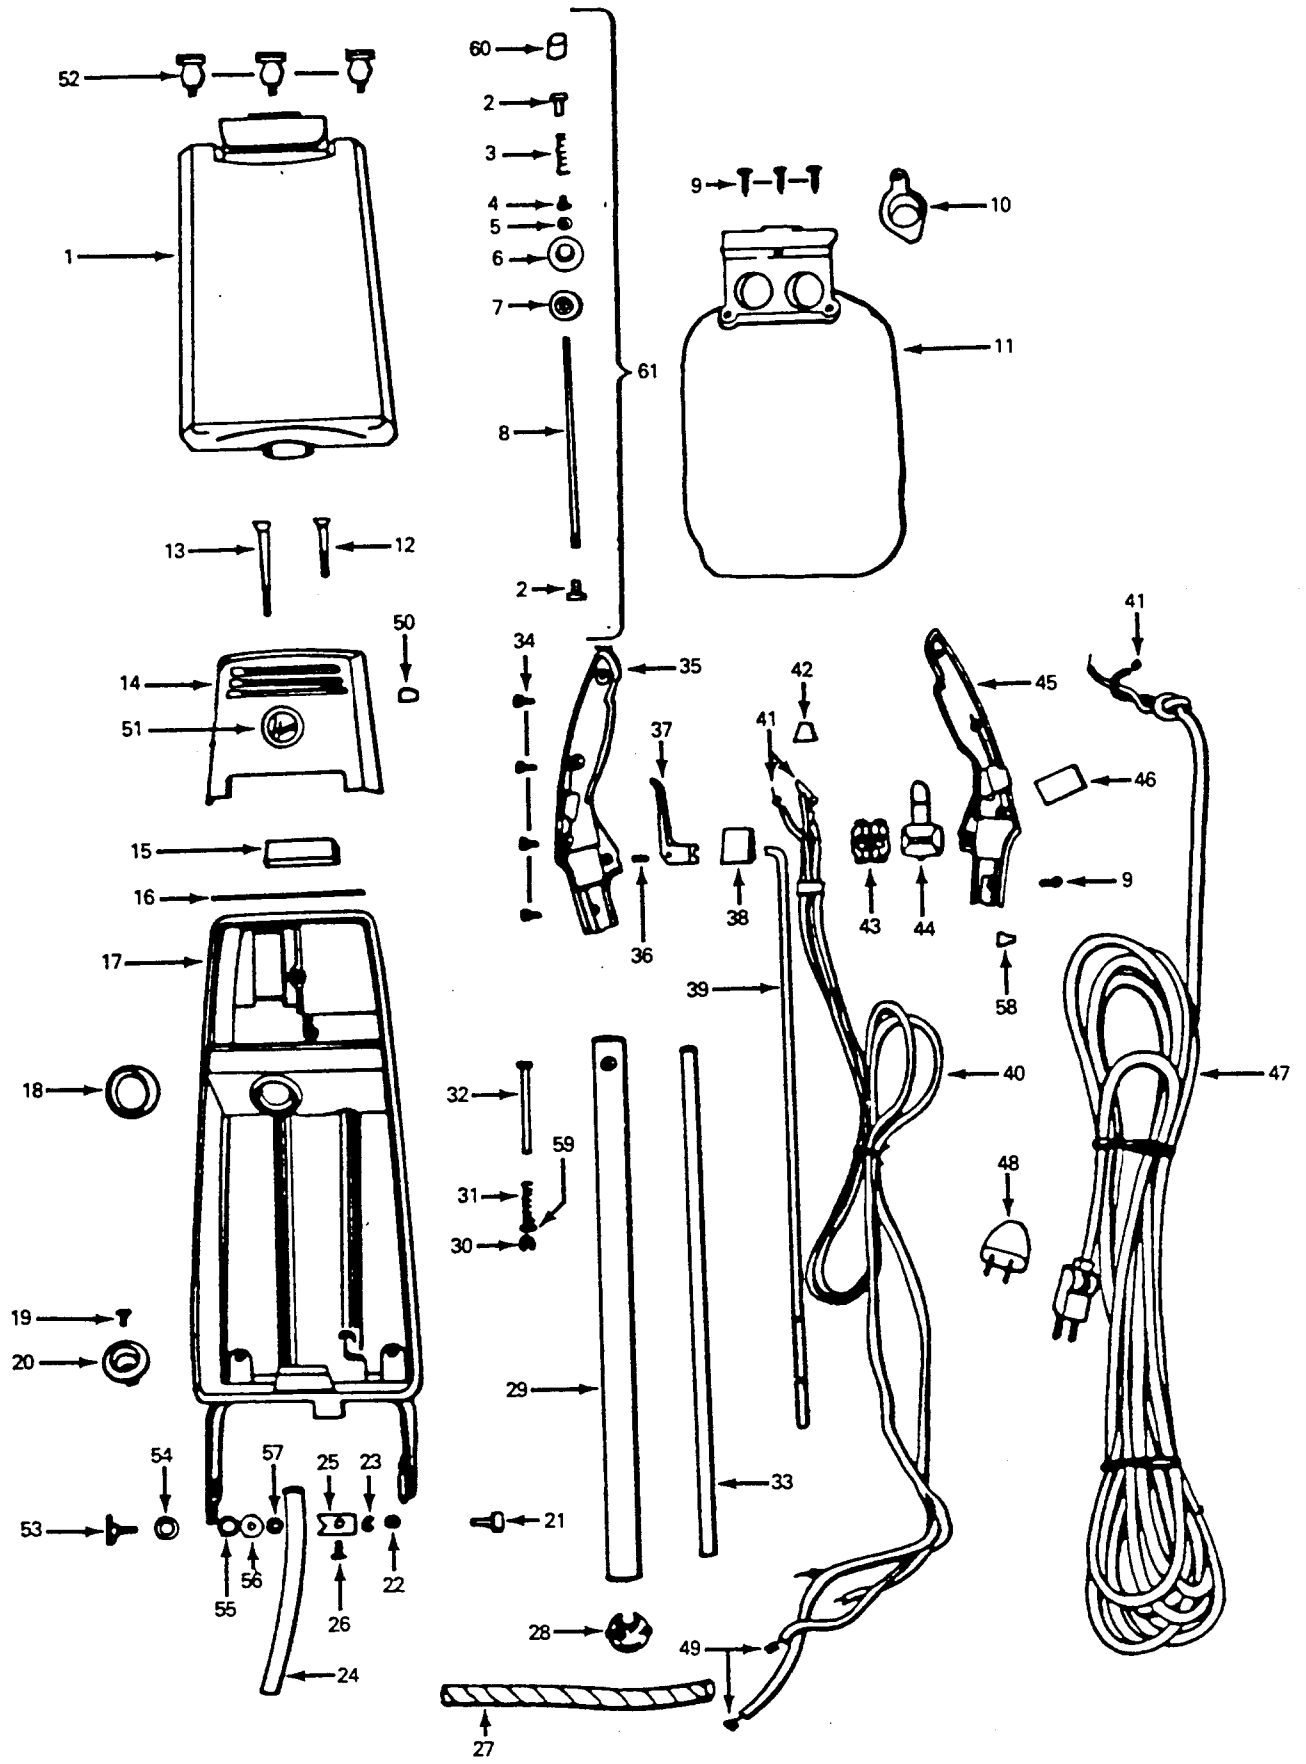

Ref. Description	Part No.	No.
1	161023	Fan Nut - Black
2	164686	Fan
3	162481	Bearing Retainer Clamp
4	17773	+* Bearing Retainer Clamp
5	18001	* Screw
6	17001FW	* Screw
7	16499FW	+ Bearing Retainer Spring
8	16130	* Washer - Absorbent
9	15605	Motor Bearing
10	17499	+* Bearing Shroud
11	15874	Motor Brush Holder
12	18307	Motor Brush Assem.
13	15785	Armature Assem.
14	161337	Field Coil
15	15836	* Lock Ring
16	21312720	* Washer
17	40404108	Gasket
18	49417AZ	+* Screw
19	161029	Motor Housing
20	164987	+ Lower Motor Housing
21	15918	+ Gasket
22	19990AG	Hose
23	16158	Detergent Tube
24	14492	Cord Clamp
25	161239	Inside Thrust Clip
26	160350	Drive Gear Shaft
27	161024	Bevel Drive Gear
28	40404103	+ Outside Thrust Clip
29	160342	+ Shaft Retainer
30	15738EF	+* Screw
31	163955	+* Field Pad - 1/4" Thick
32	160849AG	Motor Cover
	45517	* Wire Holder

Model 3600 Motor Assem.

Use Power Head Comp. 164688 +

Ref. No.	Part No.	Description
1	37275005	Rug Shampoo Attach.
+		Polishing Brush
2	48436009	Scrubbing Brush
3	48436008	Scrubbing Brush
4	18360	High Lustre Pads - Pair
5	18361	Felt Buffing Pads - Pair
6	18362	Cleaning - Waxing Pads - Pair
7	18363	Damp Mop Pads - Pair
8	15636	Rug Shampoo Brush
9	15844	Pad Fasteners
	13128	Bags for Pads (Not Illustrated)
	18996	Steel Wool Pads - Pair