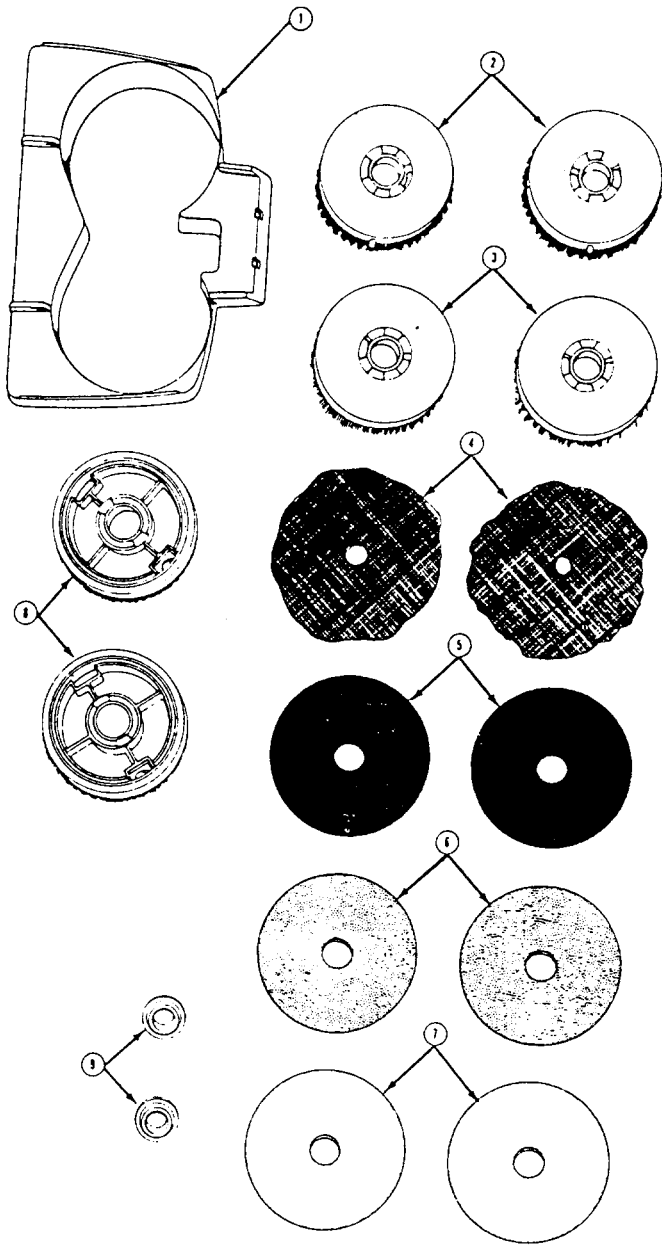

Ref. Description	Part No.	No.
1	161023	Fan Nut - Black
2	164686	Fan
3	162481	Bearing Retainer Clamp
4	17773	+* Bearing Retainer Clamp
5	18001	* Screw
6	17001FW	* Screw
7	16499FW	+ Bearing Retainer Spring
8	16130	* Washer - Absorbent
9	15605	Motor Bearing
10	17499	+* Bearing Shroud
11	15874	Motor Brush Holder
12	18307	Motor Brush Assem.
13	15785	Armature Assem.
14	161337	Field Coil
15	15836	* Lock Ring
16	21312720	* Washer
17	40404108	Gasket
18	49417AZ	+* Screw
19	161029	Motor Housing
20	164987	+ Lower Motor Housing
21	15918	+ Gasket
22	19990AG	Hose
23	16158	Detergent Tube
24	14492	Cord Clamp
25	161239	Inside Thrust Clip
26	160350	Drive Gear Shaft
27	161024	Bevel Drive Gear
28	40404103	+ Outside Thrust Clip
29	160342	+ Shaft Retainer
30	15738EF	+* Screw
31	163955	+* Field Pad - 1/4" Thick
32	160849AG	Motor Cover
	45517	* Wire Holder

Model 3600 Motor Assem.

Use Power Head Comp. 164688 +

Ref. No.	Part No.	Description
1	37275005	Rug Shampoo Attach.
+		Polishing Brush
2	48436009	Scrubbing Brush
3	48436008	Scrubbing Brush
4	18360	High Lustre Pads - Pair
5	18361	Felt Buffing Pads - Pair
6	18362	Cleaning - Waxing Pads - Pair
7	18363	Damp Mop Pads - Pair
8	15636	Rug Shampoo Brush
9	15844	Pad Fasteners
	13128	Bags for Pads (Not Illustrated)
	18996	Steel Wool Pads - Pair