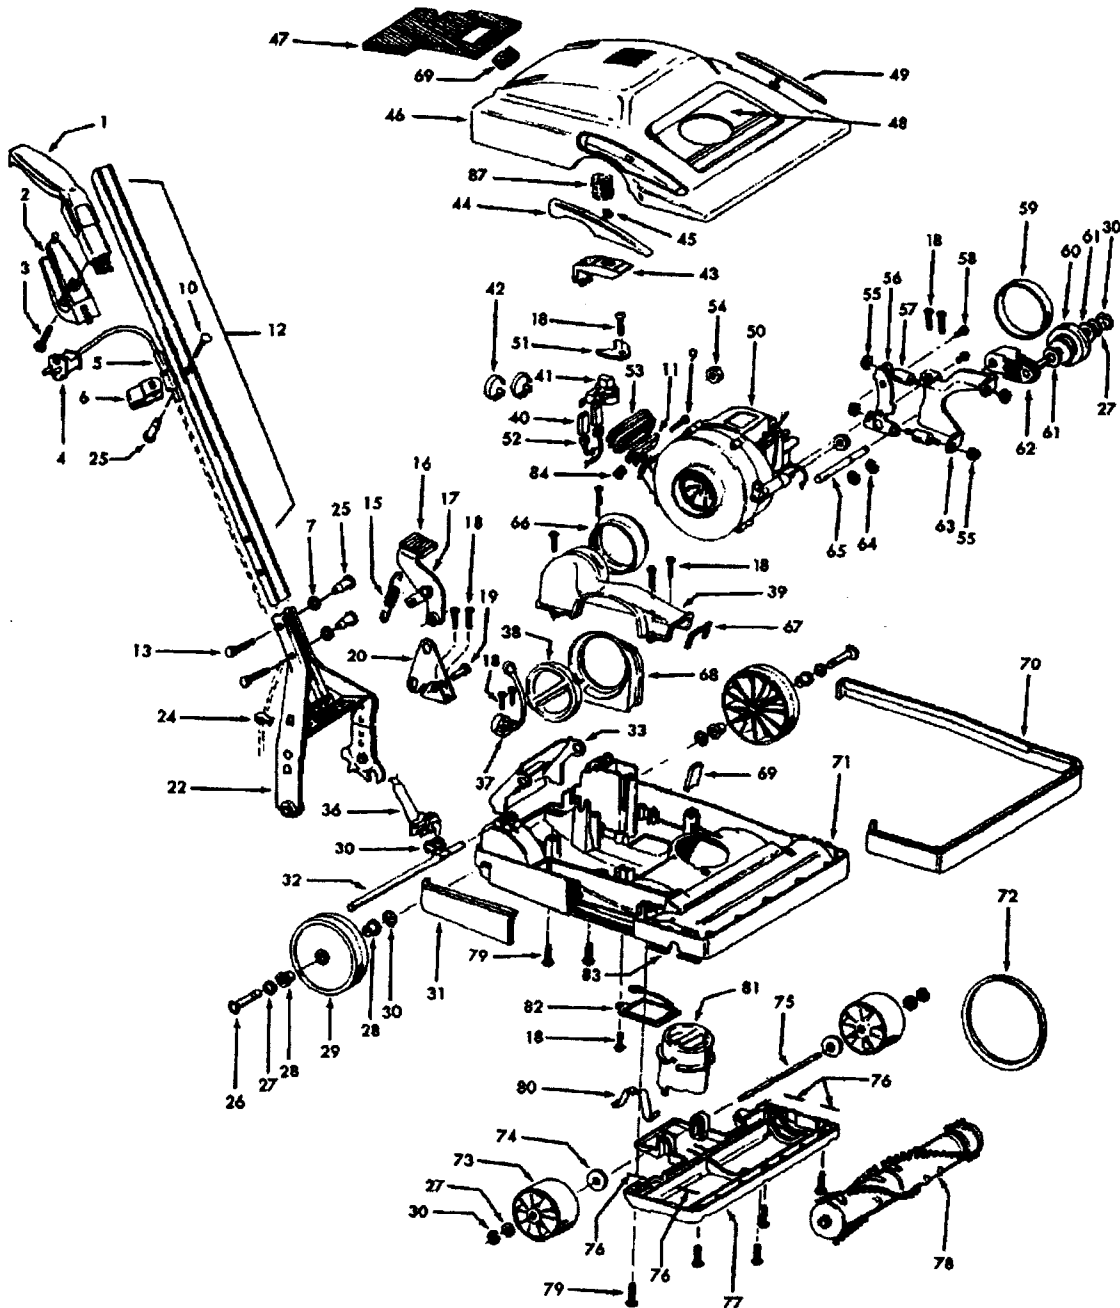

CONQUEST™

ASSEMBLY SCHEMATIC

MODEL NO.

C1800

PART LISTING

MODEL No.

C1800

ITEM	PART NUMBER	MODELS TO FIT	PART DESCRIPTION
1	39454060	C1800	HANDLE GRIP ASSEMBLY
2	39442017	C1800	CORD HOOK
3	21447215	C1800	SCREW - SELF TAPPING
4	91001025	C1800	POWER CORD
5	36215025	C1800	CORD PROTECTOR
6	36172040	C1800	CORD RETAINER CLAMP
7	013704--	C1800	LOCK WASHER
9	21765140	C1800	SCREW
10	21631301	C1800	HANDLE CLAMP BOLT
11	34797008	C1800	CLAMP BAND
12	48631149	C1800	HANDLE ASSEMBLY COMPLETE
13	21831024	C1800	HANDLE BOLT
15	38335008	C1800	SPRING
16	38426030	C1800	FOOT PAD
17	43151006	C1800	HANDLE RELEASE LEVER
18	21447003	C1800	SCREW
19	32215002	C1800	SHAFT
20	35214009	C1800	FOOT LEVER SUPPORT
22	41416022	C1800	BAIL / HANDLE FORK
24	36172015	C1800	CORD RETAINER
25	32277008	C1800	HANDLE CLAMP NUT
26	32512001	C1800	REAR WHEEL
27	163110--	C1800	WASHER
28	162143--	C1800	REAR WHEEL BEARING
29	38522036	C1800	REAR WHEEL
30	160017--	C1800	LOCK RING
31	362311547	C1800	FURNITURE GUARD
32	32563009	C1800	BAIL / HANDLE FORK SHAFT
33	42256106	C1800	EXHAUST FLANGE ASSEMBLY
36	36216008	C1800	PROTECTOR
37	27478611	C1800	STRAIN RELIEF
38	37257282	C1800	CAP
39	38657020	C1800	AIR DUCT
40	162961--	C1800	INSULATING POD
41	28212009	C1800	SWITCH
42	27479307	C1800	CABLE TIE