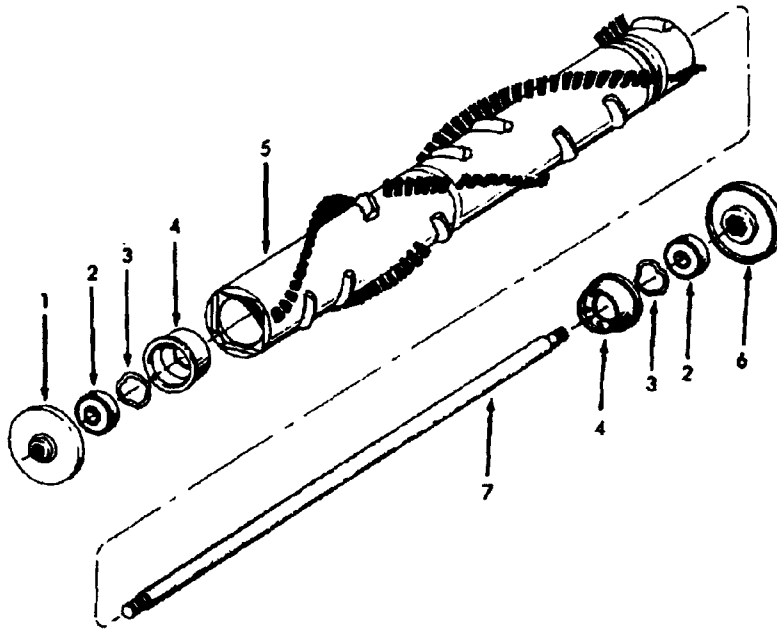

ASSEMBLY SCHEMATIC