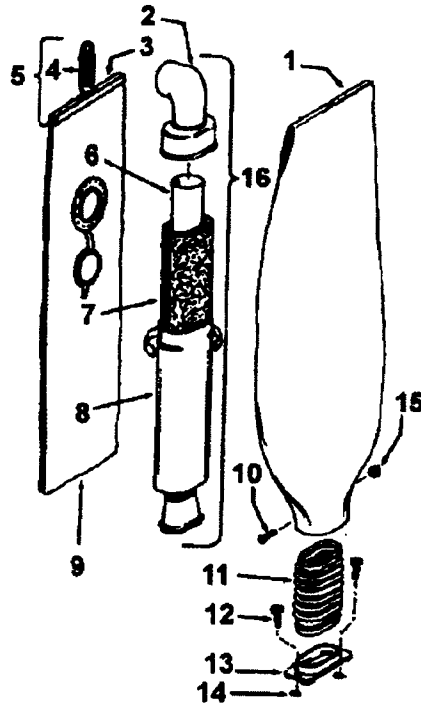

ASSEMBLY SCHEMATIC

MODEL NO.

C1800