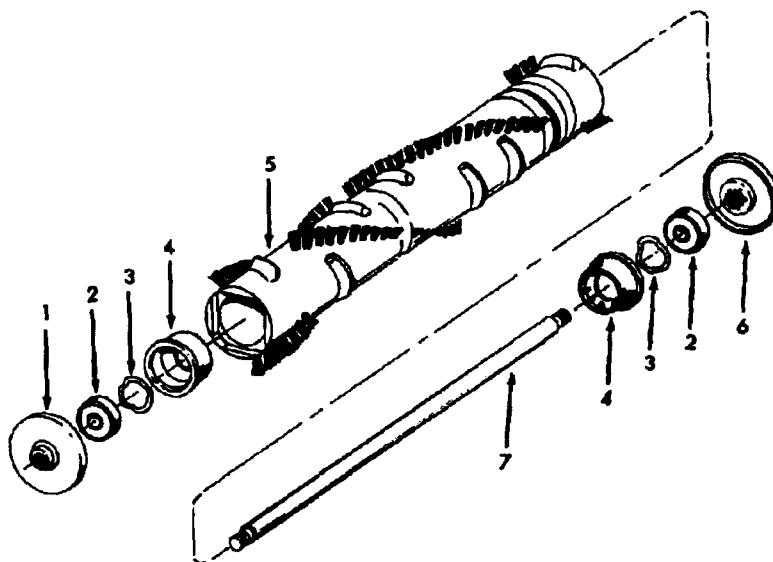

ASSEMBLY SCHEMATIC