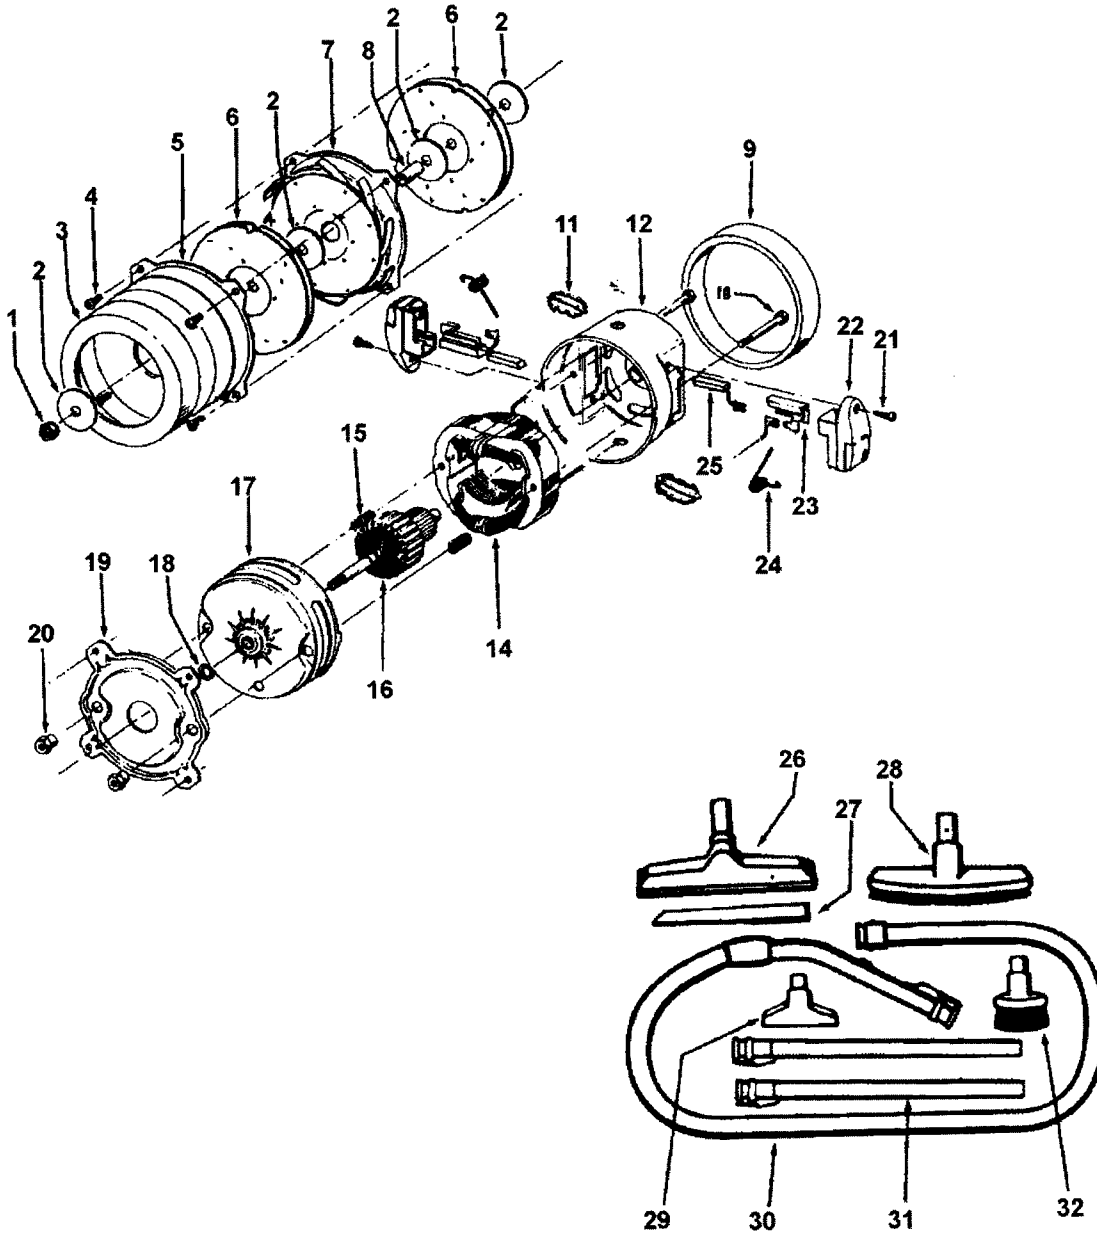

ASSEMBLY SCHEMATIC

MODEL NO.

C2094