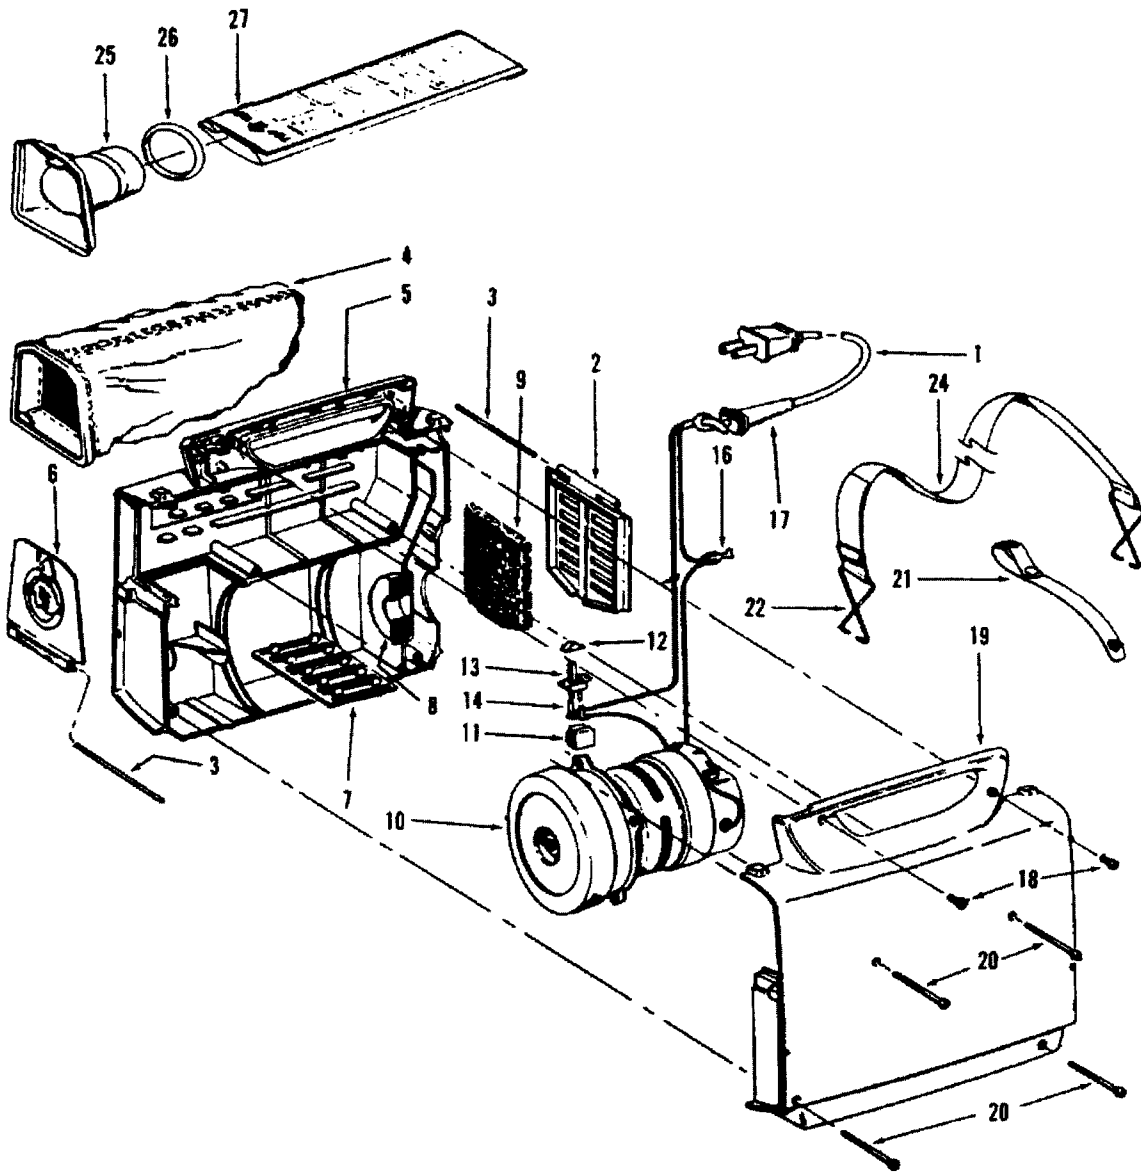

## ASSEMBLY SCHEMATIC

MODEL No.  
C2094

**Portapower™**

**PART LISTING**

**MODEL No.**

**C2094**

<b>ITEM</b>	<b>PART NUMBER</b>	<b>MODELS TO FIT</b>	<b>PART DESCRIPTION</b>	
1	46383258	C2094	POWER CORD	
2	43615056	C2094	DIFFUSER DOOR	
3	162062AY	C2094	HINGE PIN	
4	43662023	C2094	BAG ASSEMBLY	
5	42222164	C2094	HOUSING - RIGHT	
6	42227184	C2094	BAG DOOR	
7	162083JM	C2094	SECONDARY FILTER	
8	33712005	C2094	PESSURE PAD	
9	93466001	C2094	DIFFUSER	
10	43177042	C2094	MOTOR ASSEMBLY	
11	37922002	C2094	THERMINAL SHIELD	
12	38421012	C2094	SWITCH BUTTON	
13	28177006	C2094	SWITCH	
14	27666702	C2094	TERMINAL	
16	012227--	C2094	TERMINAL	
17	36215015	C2094	CORD PROTECTOR	
18	21447043	C2094	SCREW	
19	37223111	C2094	HOUSING - LEFT	
20	21479573	C2094	SCREW	
21	48615012	C2094	CORD STORAGE STRAP	
22	33153002	C2094	STRAP HOOK	
24	48615001	C2094	CARRYING STRAP ASSEMBLY	
25	38663010	C2094	DISPOSABLE BAG SUPPORT TUBE	
26	046550AG	C2094	BELT	
27	4010038N	C2094	TYPE N PAPER BAG - 5 PACK	