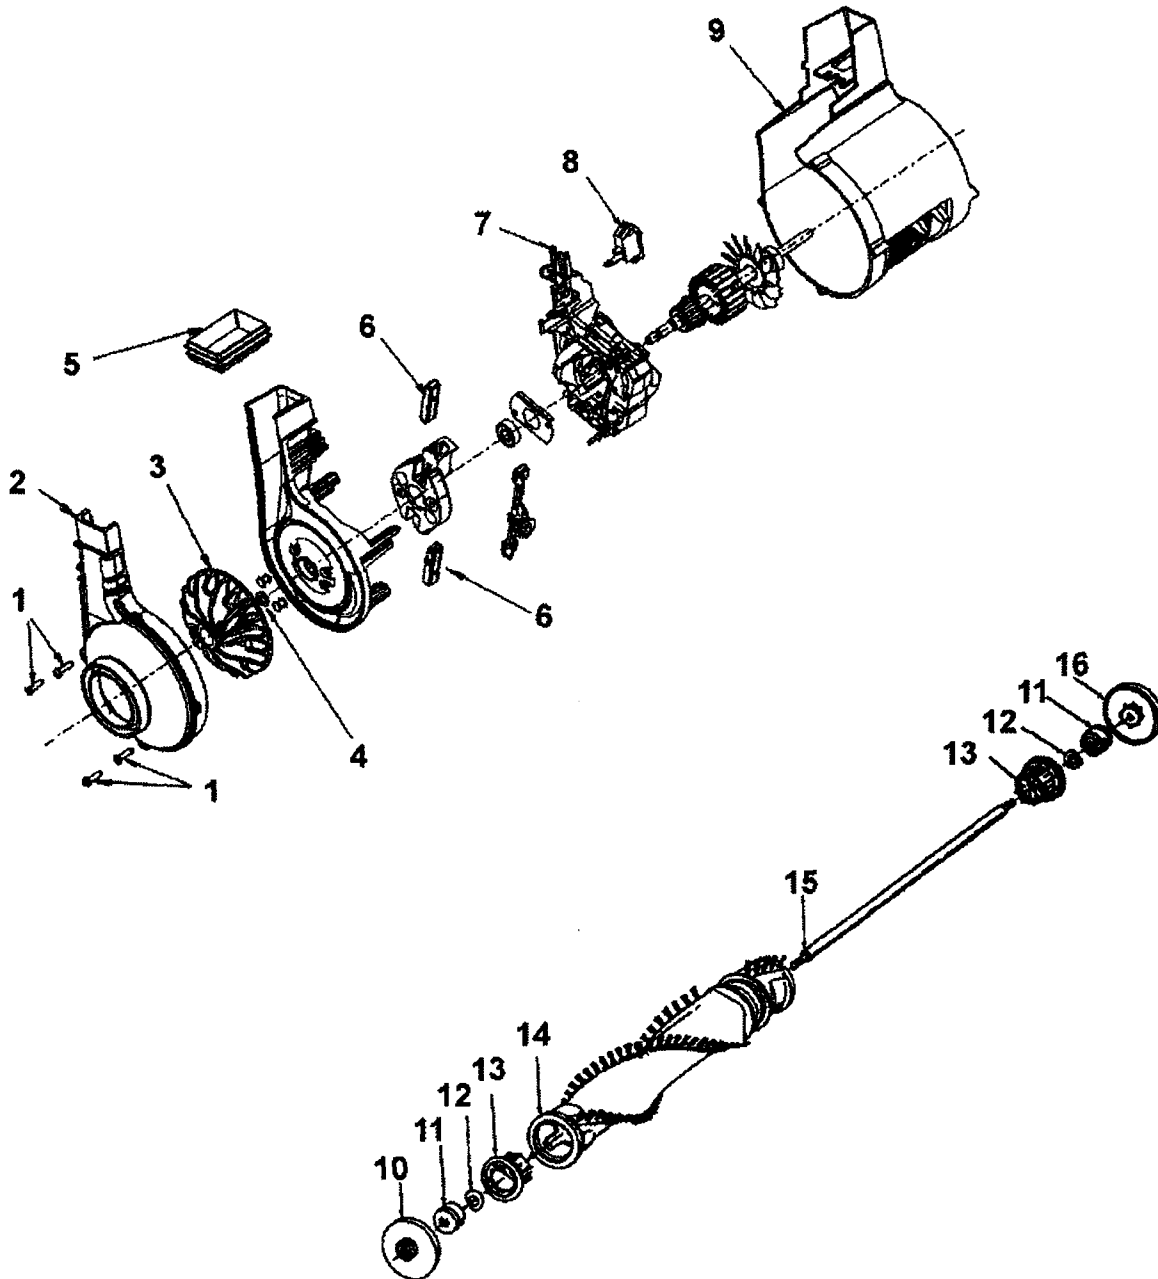

ITEM	PART NUMBER	MODELS TO FIT	PART DESCRIPTION
1	48663141	C1404	UPPER HANDLE ASSEMBLY
2	37911079	C1404	HANDLE CAP
3	46368005	C1404	POWER CORD
4	38335020	C1404	BAG STRAP SPRING
5	36425072	C1404	BAG STRAP
6	36425064	C1404	OUTER BAG SUPPORT - UPPER
7	43686241	C1404	OUTER BAG
8	38456036	C1404	SWITCH CONTROL ROD
9	93331263	C1404	LOWER HANDLE
10	40201085	C1404	NUT AND BOLT ASSEMBLY
11	36425063	C1404	OUTER BAG SUPPORT - LOWER
12	38522011	C1404	REAR WHEEL
13	31531008	C1404	WHEEL SHAFT
14	12002584	C1404	NOZZLE BASE ASSEMBLY WITH WHEELS
15	38458022	C1404	HANDLE RELEASE LEVER
16	36131057	C1404	MOTOR RETAINER
17	21447217	C1404	SCREW - SELF TAPPING
18	4010001A	C1404	TYPE A TOP FILL PAPER BAG - 3 PACK
19	37252096	C1404	HOOD / NOZZLE COVER
20	36131090	C1404	MOTOR RETAINER
21	43576201	C1404	MOTOR ASSEMBLY
22	38528040	C1404	BELT
23	013261AY	C1404	RIB SHOE
24	36131056	C1404	WHEEL RETAINER
25	43248055	C1404	FRONT WHEEL ASSEMBLY
26		C1404	ORDER #25
27		C1404	ORDER #25
28	48414081	C1404	AGITATOR / BRUSH ROLL ASSEMBLY
29	37245017	C1404	BOTTOM PLATE / NOZZLE GUARD
30	38784016	C1404	SEAL
31	21312787	C1404	WASHER
32	21447121	C1404	SCREW
	43667034	C1404	OUTER BAG ASSEMBLY COMPLETE
	40201151	C1404	HARDWARE KIT - REAR WHEEL ASSEMBLY

ELITE™

ASSEMBLY SCHEMATIC

MODEL NO.

C1404

ELITE™

PART LISTING / PRICE LIST

MODEL NO.

C1404

ITEM	PART NUMBER	MODELS TO FIT	PART DESCRIPTION	
1	214793DA	C1404	SCREW - SELF TAPPING 5/8"	
2	38736033	C1404	FAN CHAMBER	
3	43565006	C1404	FAN / NUT ASSEMBLY	
4	21312793	C1404	WASHER	
5	38783020	C1404	DUCT SEAL - MOLDED	
6	41311022	C1404	MOTOR BRUSH	
7	36914006	C1404	SWITCH BAR	
8	28161068	C1404	ROCKER SWITCH	
9	37194049	C1404	MOTOR END CAP	
10	36423016	C1404	THREAD GUARD - RIGHT	
11	43267002	C1404	AGITATOR BEARING ASSEMBLY	
12	21347003	C1404	CONICAL WASHER	
13	36422022	C1404	AGITATOR END	
14		C1404	AGITATOR BODY	
15		C1404	AGITATOR ROD	
16	36423017	C1404	THREAD GUARD - LEFT	
	43576201	C1404	MOTOR ASSEMBLY	
	48414081	C1404	AGITATOR / BRUSH ROLL ASSEMBLY	