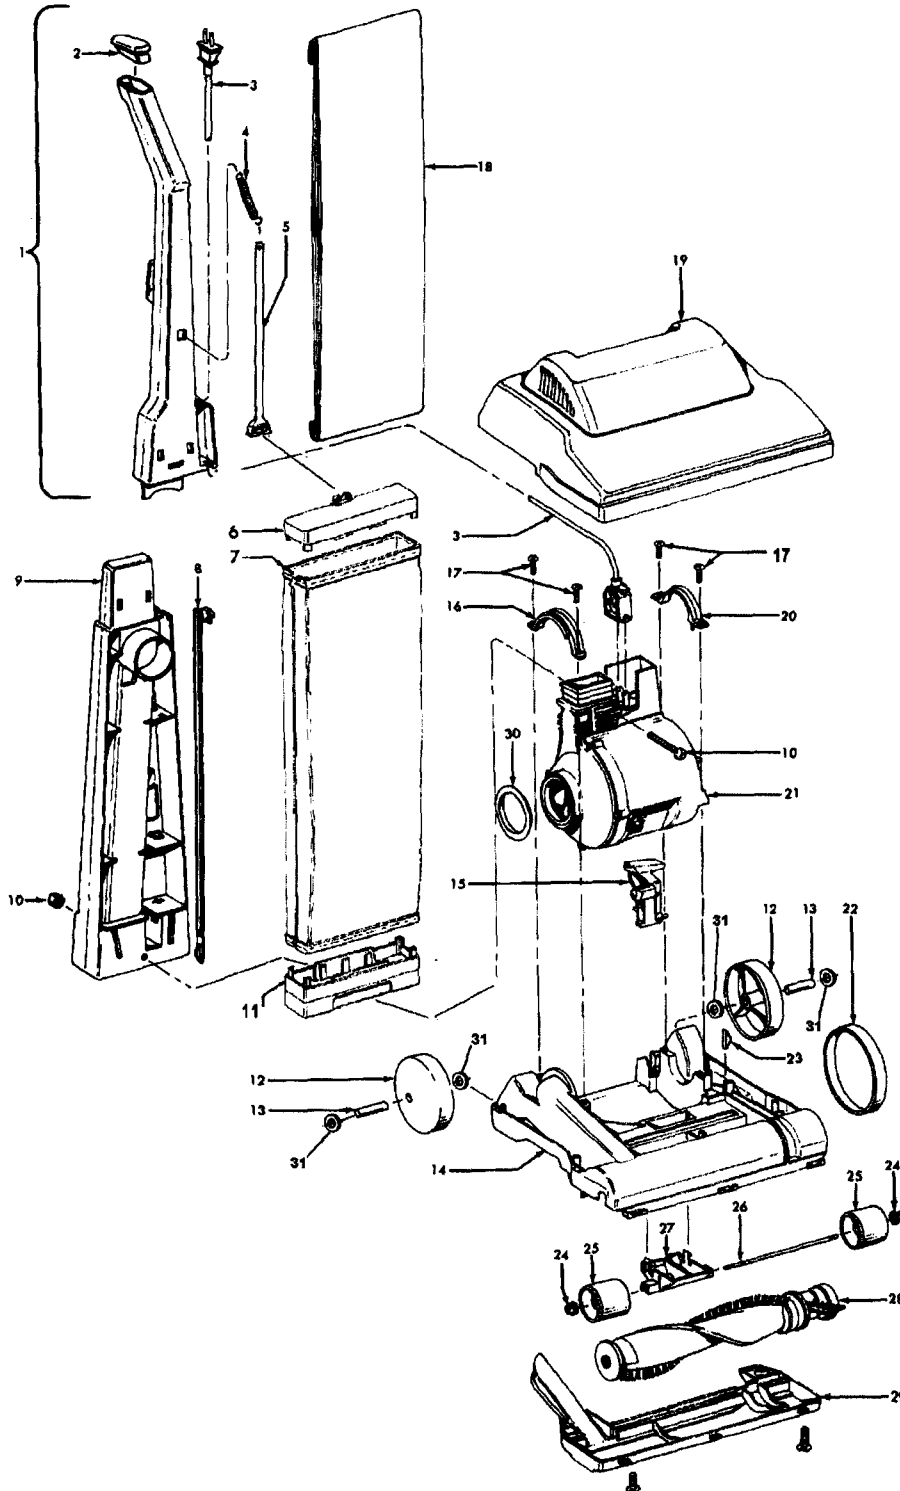

ELITE™

ASSEMBLY SCHEMATIC

MODEL NO.

C1404

ELITE™

PART LISTING / PRICE LIST

MODEL No.

C1404

ITEM	PART NUMBER	MODELS TO FIT	PART DESCRIPTION
1	48663141	C1404	UPPER HANDLE ASSEMBLY
2	37911079	C1404	HANDLE CAP
3	46368005	C1404	POWER CORD
4	38335020	C1404	BAG STRAP SPRING
5	36425072	C1404	BAG STRAP
6	36425064	C1404	OUTER BAG SUPPORT - UPPER
7	43686241	C1404	OUTER BAG
8	38456036	C1404	SWITCH CONTROL ROD
9	93331263	C1404	LOWER HANDLE
10	40201085	C1404	NUT AND BOLT ASSEMBLY
11	36425063	C1404	OUTER BAG SUPPORT - LOWER
12	38522011	C1404	REAR WHEEL
13	31531008	C1404	WHEEL SHAFT
14	12002584	C1404	NOZZLE BASE ASSEMBLY WITH WHEELS
15	38458022	C1404	HANDLE RELEASE LEVER
16	36131057	C1404	MOTOR RETAINER
17	21447217	C1404	SCREW - SELF TAPPING
18	4010001A	C1404	TYPE A TOP FILL PAPER BAG - 3 PACK
19	37252096	C1404	HOOD / NOZZLE COVER
20	36131090	C1404	MOTOR RETAINER
21	43576201	C1404	MOTOR ASSEMBLY
22	38528040	C1404	BELT
23	013261AY	C1404	RIB SHOE
24	36131056	C1404	WHEEL RETAINER
25	43248055	C1404	FRONT WHEEL ASSEMBLY
26		C1404	ORDER #25
27		C1404	ORDER #25
28	48414081	C1404	AGITATOR / BRUSH ROLL ASSEMBLY
29	37245017	C1404	BOTTOM PLATE / NOZZLE GUARD
30	38784016	C1404	SEAL
31	21312787	C1404	WASHER
32	21447121	C1404	SCREW
	43667034	C1404	OUTER BAG ASSEMBLY COMPLETE
	40201151	C1404	HARDWARE KIT - REAR WHEEL ASSEMBLY

ITEM	PART NUMBER	MODELS TO FIT	PART DESCRIPTION	
1	214793DA	C1404	SCREW - SELF TAPPING 5/8"	
2	38736033	C1404	FAN CHAMBER	
3	43565006	C1404	FAN / NUT ASSEMBLY	
4	21312793	C1404	WASHER	
5	38783020	C1404	DUCT SEAL - MOLDED	
6	41311022	C1404	MOTOR BRUSH	
7	36914006	C1404	SWITCH BAR	
8	28161068	C1404	ROCKER SWITCH	
9	37194049	C1404	MOTOR END CAP	
10	36423016	C1404	THREAD GUARD - RIGHT	
11	43267002	C1404	AGITATOR BEARING ASSEMBLY	
12	21347003	C1404	CONICAL WASHER	
13	36422022	C1404	AGITATOR END	
14		C1404	AGITATOR BODY	
15		C1404	AGITATOR ROD	
16	36423017	C1404	THREAD GUARD - LEFT	
	43576201	C1404	MOTOR ASSEMBLY	
	48414081	C1404	AGITATOR / BRUSH ROLL ASSEMBLY	