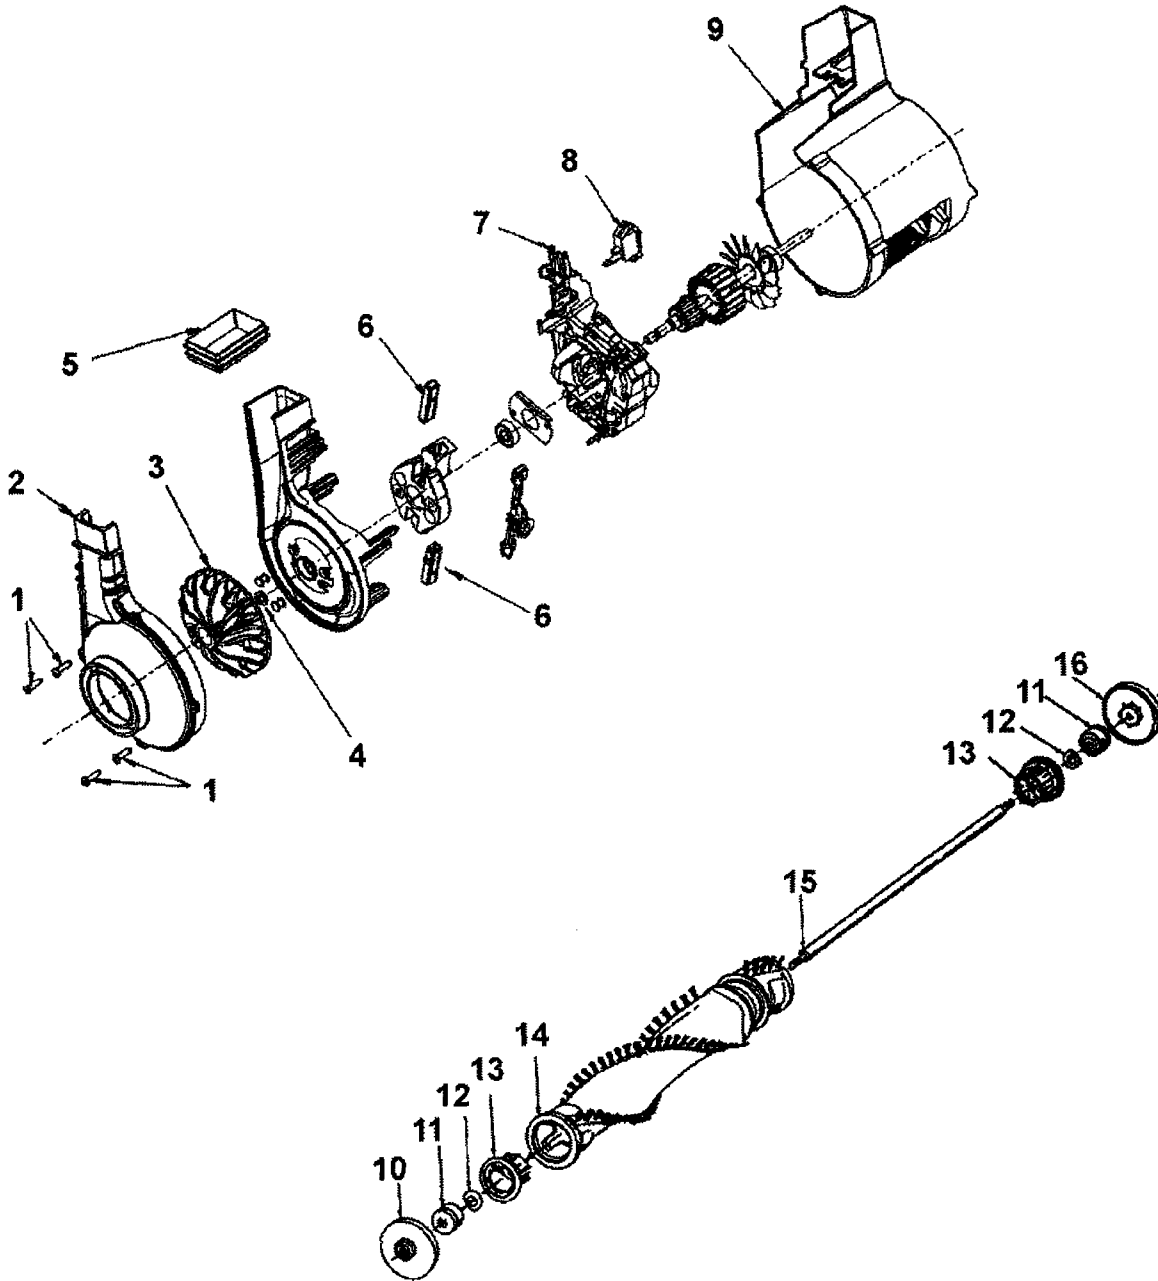

ELITE™

PART LISTING / PRICE LIST

MODEL NO.

C1412-900

ITEM	PART NUMBER	MODELS To FIT	PART DESCRIPTION	
37	37246130	C1412	NOZZLE COVER PANEL	
38	36131090	C1412	MOTOR RETAINER	
39	43576201	C1412	MOTOR ASSEMBLY	
40	38528040	C1412	BELT	
41	013261AY	C1412	RIB SHOE	
42	38563011	C1412	NOZZLE HEIGHT ADJUSTMENT	
43	43248059	C1412	FRONT WHEEL ASSEMBLY	
44		C1412	ORDER #43	
45	48414081	C1412	AGITATOR / BRUSH ROLL ASSEMBLY	
46	37245017	C1412	BOTTOM PLATE / NOZZLE GUARD	
47	21447121	C1412	SCREW	
48	21312787	C1412	WASHER	
	40201151	C1412	HARDWARE KIT - REAR WHEEL ASSEMBLY	

ELITE™

ASSEMBLY SCHEMATIC

MODEL No.
C1412-900

ELITE™

PART LISTING / PRICE LIST

MODEL No.
C1412-900

ITEM	PART NUMBER	MODELS TO FIT	PART DESCRIPTION
1	214793DA	C1412	SCREW - SELF TAPPING 5/8"
2	38736033	C1412	FAN CHAMBER
3	43565006	C1412	FAN / NUT ASSEMBLY
4	21312793	C1412	WASHER
5	38783020	C1412	DUCT SEAL - MOLDED
6	41311022	C1412	MOTOR BRUSH
7	36914006	C1412	SWITCH BAR
8	28161068	C1412	ROCKER SWITCH
9	37194049	C1412	MOTOR END CAP
10	36423016	C1412	THREAD GUARD - RIGHT
11	43267002	C1412	AGITATOR BEARING ASSEMBLY
12	21347003	C1412	CONICAL WASHER
13	36422022	C1412	AGITATOR END
14		C1412	AGITATOR BODY
15		C1412	AGITATOR ROD
16	36423017	C1412	THREAD GUARD - LEFT
	43576201	C1412	MOTOR ASSEMBLY
	48414081	C1412	AGITATOR / BRUSH ROLL ASSEMBLY