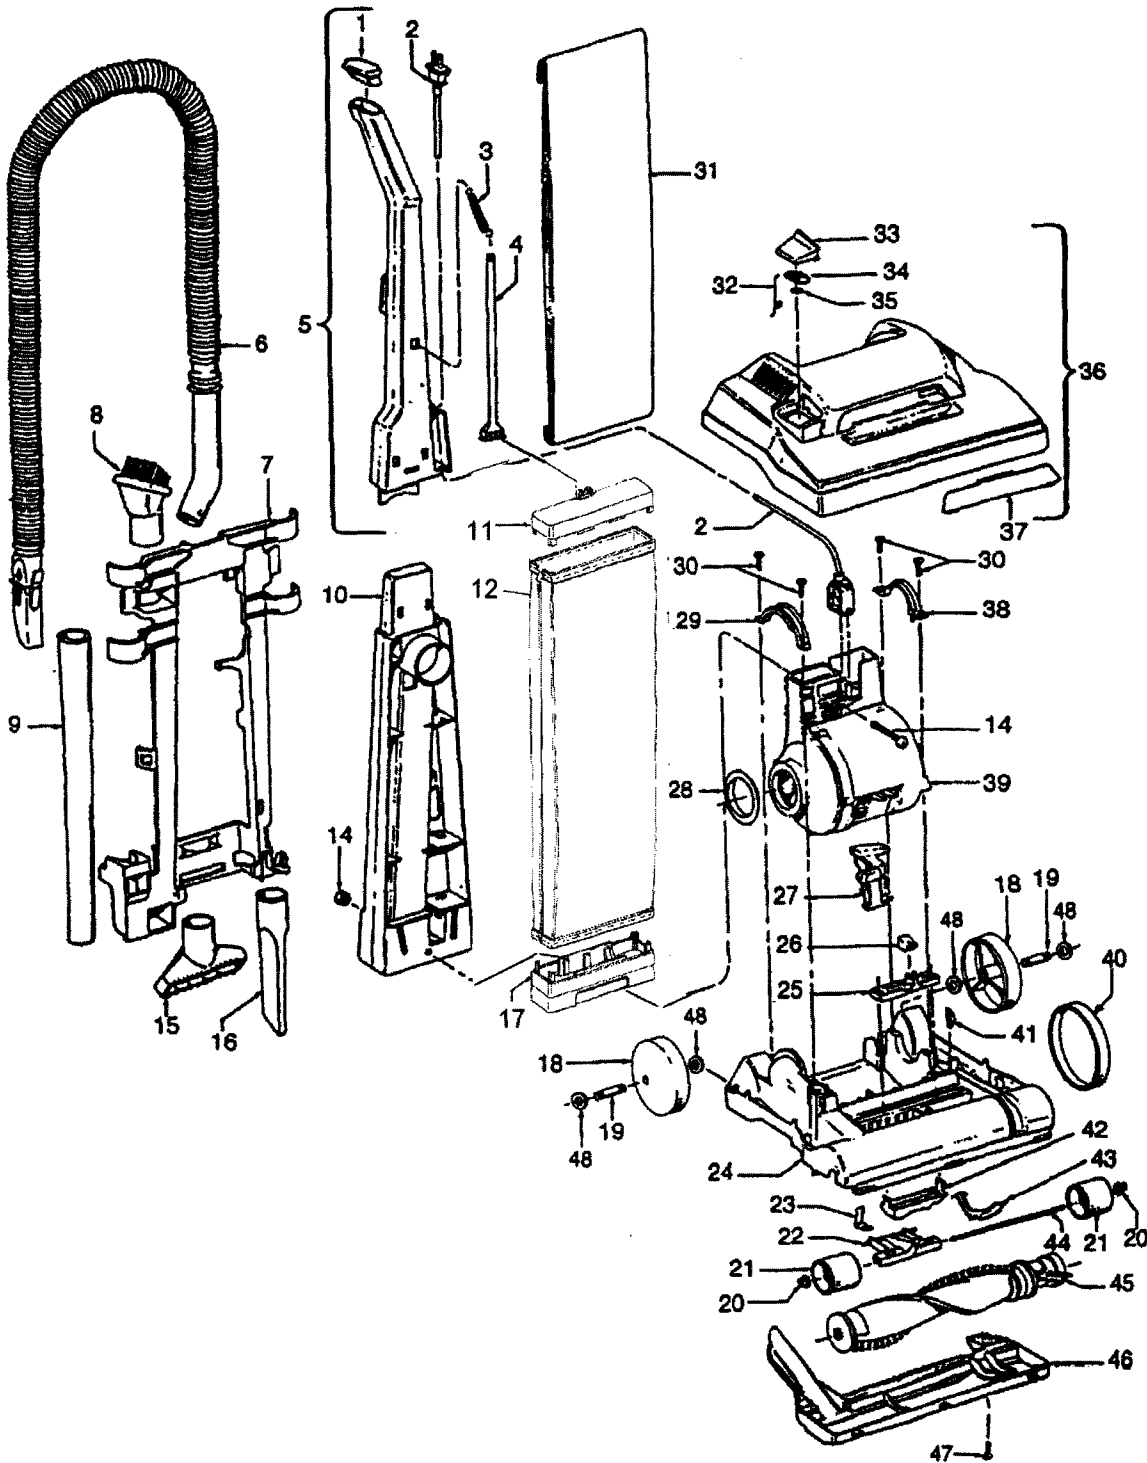

ELITE™

ASSEMBLY SCHEMATIC

MODEL NO.
C1412-900

ELITE™

PART LISTING / PRICE LIST

MODEL No.
C1412-900

ITEM	PART NUMBER	MODELS TO FIT	PART DESCRIPTION
1	37911079	C1412	HANDLE CAP
2	46368005	C1412	POWER CORD - 35'
3	38335020	C1412	BAG STRAP SPRING
4	36425072	C1412	BAG STRAP
5	48663141	C1412	UPPER HANDLE ASSEMBLY
6	43434268	C1412	HOSE COMPLETE
7	36433098	C1412	TOOL RACK
8	43414145	C1412	DUSTING BRUSH
9	38634078	C1412	EXTENSION TUBE
10	90001263	C1412	LOWER HANDLE
11	36425064	C1412	BAG SUPPORT - UPPER
12	43686241	C1412	OUTER BAG
13	38456036	C1412	SWITCH CONTROL ROD
14	40201085	C1412	NUT AND BOLT ASSEMBLY
15	38614029	C1412	FURNITURE NOZZLE
16	38617024	C1412	CREVICE TOOL
17	36425068	C1412	BAG SUPPORT - LOWER
18	38522011	C1412	REAR WHEEL
19	31531008	C1412	REAR WHEEL SHAFT
20	36131056	C1412	WHEEL RETAINER
21	43248059	C1412	FRONT WHEEL ASSEMBLY
22		C1412	ORDER #21
23	34572002	C1412	CAM ACTUATOR SPRING
24	12002573	C1412	NOZZLE BASE ASSEMBLY
25	38567008	C1412	CAM ACTUATOR
26	38421070	C1412	INDICATOR KNOB
27	38458022	C1412	HANDLE RELEASE LEVER
28	38784016	C1412	SEAL
29	36131057	C1412	MOTOR RETAINER
30	21447217	C1412	SCREW - SELF TAPPING
31	4010001A	C1412	TYPE A TOP FILL PAPER BAG - 3 PACK
32	38351013	C1412	SPRING
33	37257257	C1412	DOOR
34		C1412	SEAL
35		C1412	PART NOT AVAILABLE
36	42252B42	C1412	HOOD / NOZZLE COVER

ELITE™

PART LISTING / PRICE LIST

MODEL NO.

C1412-900

ITEM	PART NUMBER	MODELS To FIT	PART DESCRIPTION	
37	37246130	C1412	NOZZLE COVER PANEL	
38	36131090	C1412	MOTOR RETAINER	
39	43576201	C1412	MOTOR ASSEMBLY	
40	38528040	C1412	BELT	
41	013261AY	C1412	RIB SHOE	
42	38563011	C1412	NOZZLE HEIGHT ADJUSTMENT	
43	43248059	C1412	FRONT WHEEL ASSEMBLY	
44		C1412	ORDER #43	
45	48414081	C1412	AGITATOR / BRUSH ROLL ASSEMBLY	
46	37245017	C1412	BOTTOM PLATE / NOZZLE GUARD	
47	21447121	C1412	SCREW	
48	21312787	C1412	WASHER	
	40201151	C1412	HARDWARE KIT - REAR WHEEL ASSEMBLY	