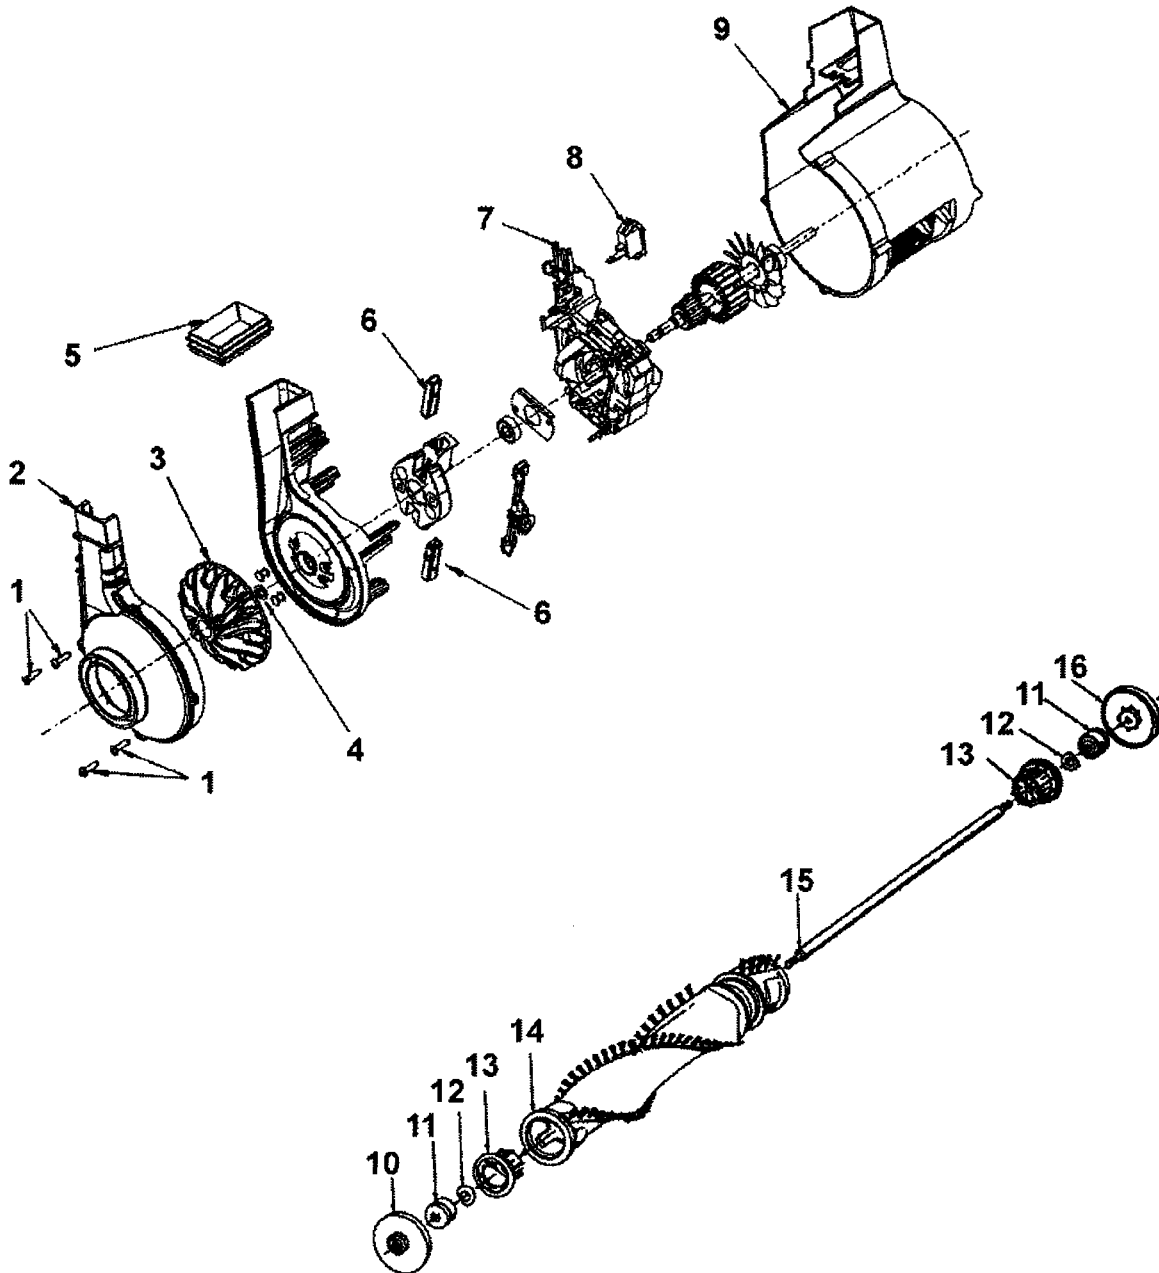

ELITE™

PART LISTING / PRICE LIST

MODEL No.

C1414-900

ITEM	PART NUMBER	MODELS TO FIT	PART DESCRIPTION	
37	37246130	C1414-900	NOZZLE PANEL	
38	36131090	C1414-900	MOTOR RETAINER	
39	43576201	C1414-900	MOTOR ASSEMBLY	
40	21312787	C1414-900	WASHER	
41	38528040	C1414-900	BELT	
42	013261AY	C1414-900	RIB SHOE	
43	12002573	C1414-900	NOZZLE BASE ASSEMBLY	
44	38563011	C1414-900	NOZZLE HEIGHT ADJUSTMENT	
45	43248059	C1414-900	FRONT WHEEL ASSEMBLY	
46		C1414-900	SHAFT - ORDER #45	
47		C1414-900	WHEEL - ORDER #45	
48	36131056	C1414-900	WHEEL RETAINER	
49	48414075	C1414-900	AGITATOR / BRUSH ROLL ASSEMBLY	
50	37245017	C1414-900	BOTTOM PLATE / NOZZLE GUARD	
51		C1414-900	BRACKET - ORDER #45	
52	34572002	C1414-900	CAM ACTUATOR SPRING	
53	37959105	C1414-900	BAG HOUSING SUPPORT	
54	21447121	C1414-900	SCREW	
	40201151	C1414-900	HARDWARE KIT - REAR WHEEL ASSEMBLY	

ELITE™

ASSEMBLY SCHEMATIC

MODEL NO.
C1414-900

ELITE™

PART LISTING / PRICE LIST

MODEL No.
C1414-900

ITEM	PART NUMBER	MODELS TO FIT	PART DESCRIPTION	
1	214793DA	C1414-900	SCREW - SELF TAPPING 5/8"	
2	38736033	C1414-900	FAN CHAMBER	
3	43565006	C1414-900	FAN / NUT ASSEMBLY	
4	21312793	C1414-900	WASHER	
5	38783020	C1414-900	DUCT SEAL - MOLDED	
6	41311022	C1414-900	MOTOR BRUSH	
7	36914006	C1414-900	SWITCH BAR	
8	28161068	C1414-900	ROCKER SWITCH	
9	37194049	C1414-900	MOTOR END CAP	
10	36423016	C1414-900	THREAD GUARD - RIGHT	
11	43267002	C1414-900	AGITATOR BEARING ASSEMBLY	
12	21347003	C1414-900	CONICAL WASHER	
13	36422022	C1414-900	AGITATOR END	
14		C1414-900	AGITATOR BODY	
15		C1414-900	AGITATOR ROD	
16	36423017	C1414-900	THREAD GUARD - LEFT	
	43576201	C1414-900	MOTOR ASSEMBLY	