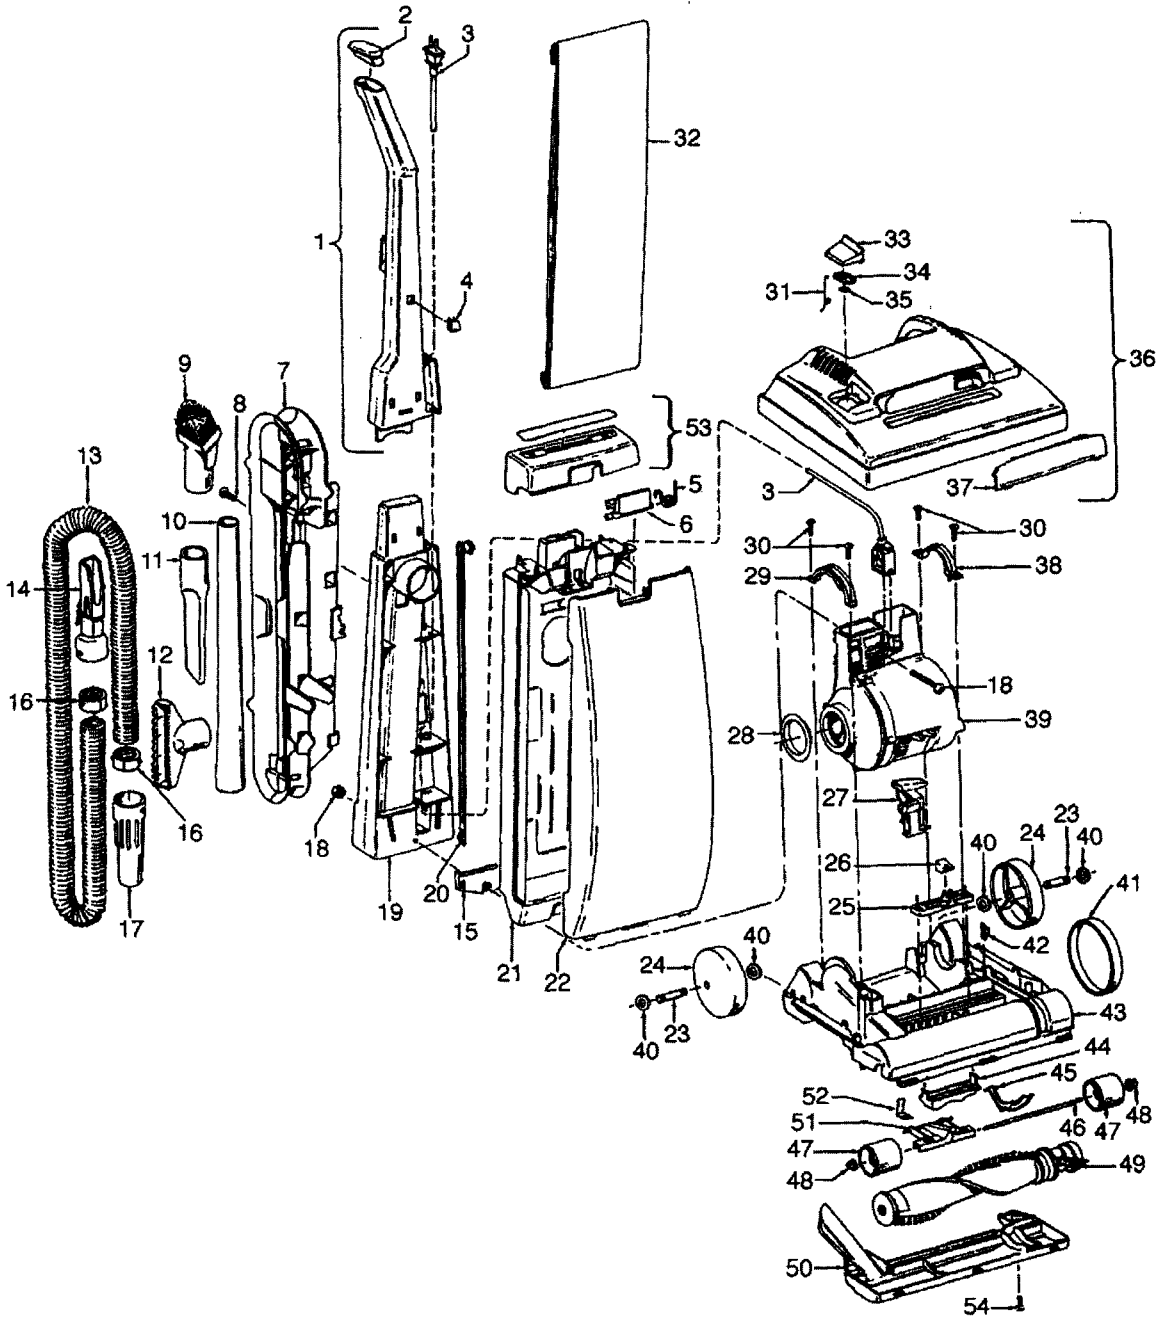

ASSEMBLY SCHEMATIC

MODEL NO.
C1414-900

ELITE™

PART LISTING / PRICE LIST

MODEL No.
C1414-900

ITEM	PART NUMBER	MODELS TO FIT	PART DESCRIPTION	
1	48663158	C1414-900	UPPER HANDLE ASSEMBLY	
2	37911079	C1414-900	HANDLE CAP	
3	46368005	C1414-900	POWER CORD - 35'	
4	37911061	C1414-900	PLUG	
5	38355008	C1414-900	SPRING	
6	36151006	C1414-900	LATCH	
7	41426086	C1414-900	TOOL HOLDER	
8	21447220	C1414-900	SCREW	
9	43414145	C1414-900	DUSTING BRUSH	
10	38634078	C1414-900	EXTENSION TUBE	
11	38617024	C1414-900	CREVICE TOOL	
12	38614029	C1414-900	FURNITURE NOZZLE	
13	43434232	C1414-900	HOSE COMPLETE	
14	38656035	C1414-900	HOSE CONNECTOR	
15	36425081	C1414-900	BAG HOUSING BRACKET	
16	36116014	C1414-900	HOSE CONNECTOR COLLAR	
17	32288011	C1414-900	HOSE ADAPTOR	
18	40201085	C1414-900	NUT AND BOLT ASSEMBLY	
19	90001263	C1414-900	LOWER HANDLE	
20	38456036	C1414-900	SWITCH CONTROL ROD	
21	37254068	C1414-900	BAG HOUSING	
22	37257303	C1414-900	BAG HOUSING DOOR	
23	31531008	C1414-900	WHEEL SHAFT	
24	38522011	C1414-900	REAR WHEEL	
25	38567008	C1414-900	CAM ACTUATOR	
26	38421070	C1414-900	INDICATOR KNOB	
27	38458022	C1414-900	HANDLE RELEASE LEVER	
28	38784016	C1414-900	SEAL	
29	36131057	C1414-900	MOTOR RETAINER	
30	21447214	C1414-900	SCREW - SELF TAPPING	
31	38351013	C1414-900	SPRING	
32	4010001A	C1414-900	TYPE A TOP FILL PAPER BAG - 3 PACK	
33	37257257	C1414-900	DOOR	
34		C1414-900	SEAL	
35		C1414-900	PART NOT AVAILABLE	
36	42252B42	C1414-900	HOOD / NOZZLE COVER