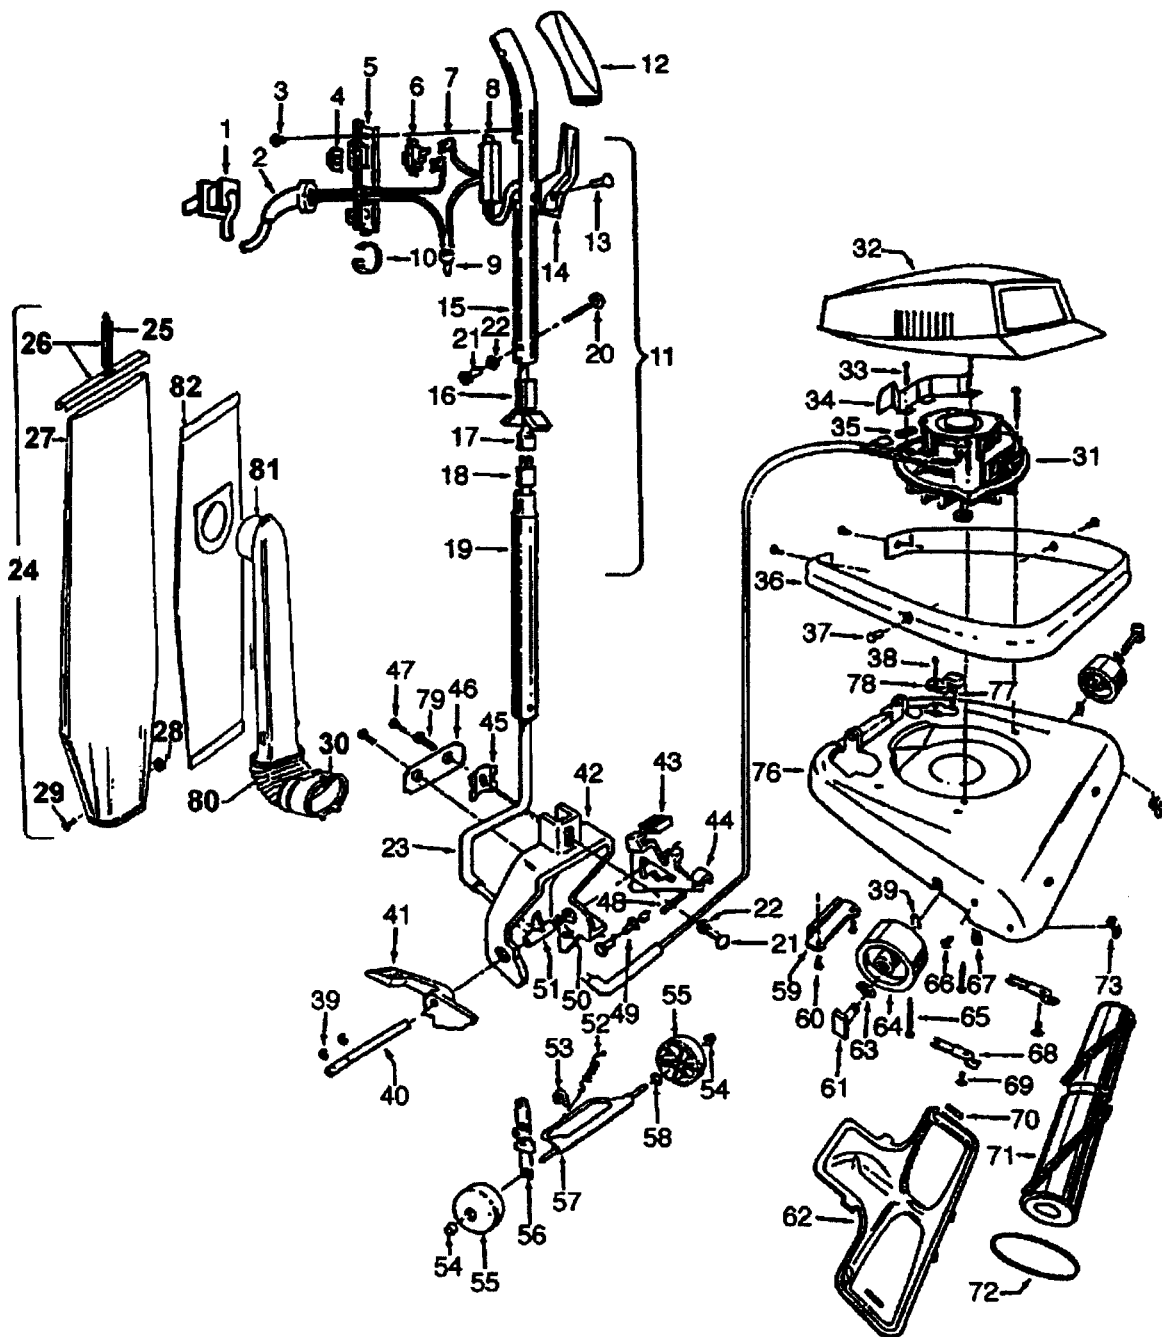

ASSEMBLY SCHEMATIC

MODEL NO.

C1431

GUARDSMAN™

PART LISTING / PRICE LIST

MODEL No.

C1431

ITEM	PART NUMBER	MODELS TO FIT	PART DESCRIPTION
1	46383193	C1431	POWER CORD
2		C1431	CORD PROTECTOR
3	21465314	C1431	SCREW
4	38421012	C1431	SWITCH BUTTON
5	37258110	C1431	SWITCH COVER
6	281770KD	C1431	SWITCH
7	27666702	C1431	TERMINAL
8	37214070	C1431	SWITCH CASE
9	048969--	C1431	WIRE NUT
10	27479307	C1431	CABLE TIE
11	48644106	C1431	HANDLE COMPLETE
12	39454070	C1431	HANDLE GRIP
13	21256094	C1431	RIVET
14	39441016	C1431	CORD CLIP
15	48644114	C1431	UPPER HANDLE
16	36913007	C1431	INSULATOR
17	47155005	C1431	CONNECTOR / PLUG ASSEMBLY
18	46321033	C1431	CONNECTOR CORD
19	32284023	C1431	LOWER HANDLE
20	21631301	C1431	HANDLE CLAMP BOLT
21	32277021	C1431	HANDLE NUT
22	013704--	C1431	LOCK WASHER
23	31728022	C1431	TUBING
24	43675187	C1431	OUTER BAG COMPLETE
25	38336019	C1431	BAG CLIP SPRING
26	41128007	C1431	BAG CLIP AND SPRING
27	43674221	C1431	OUTER BAG
28	015854EF	C1431	NUT
29	017206--	C1431	SCREW
30	41424011	C1431	BAG FLANGE WITH SEALANT
31	43574191	C1431	MOTOR AND SEAL KIT
32	42251015	C1431	HOOD / NOZZLE COVER
33	21447220	C1431	SCREW
34	34287012	C1431	BAFFLE
35	41119009	C1431	RETAINER AND SLEEVING
36	36231042	C1431	FURNITURE GUARD