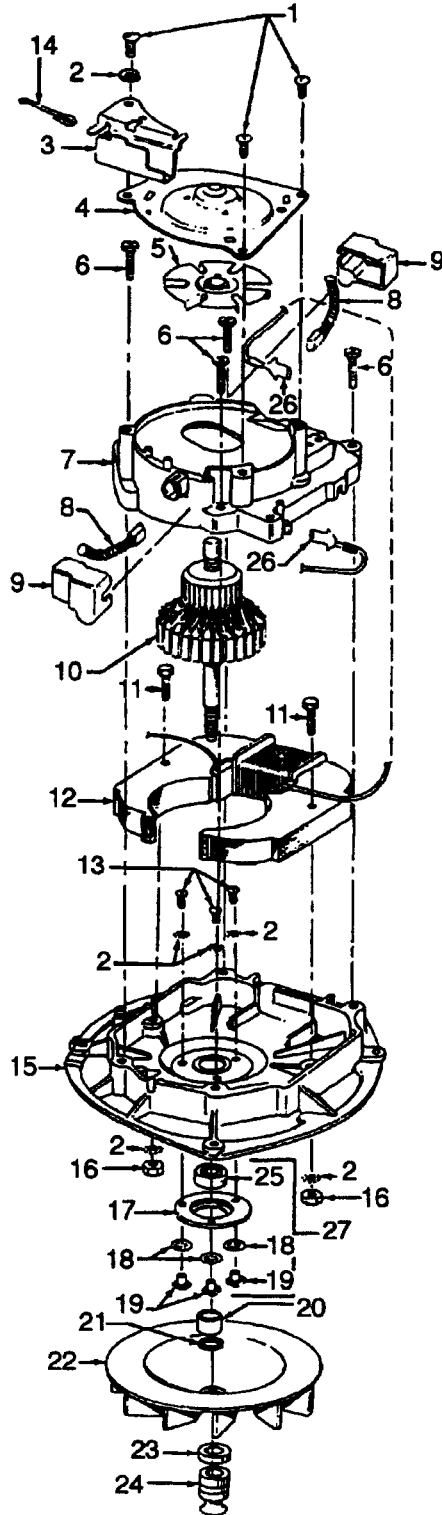

ASSEMBLY SCHEMATIC

MODEL NO.

C1431