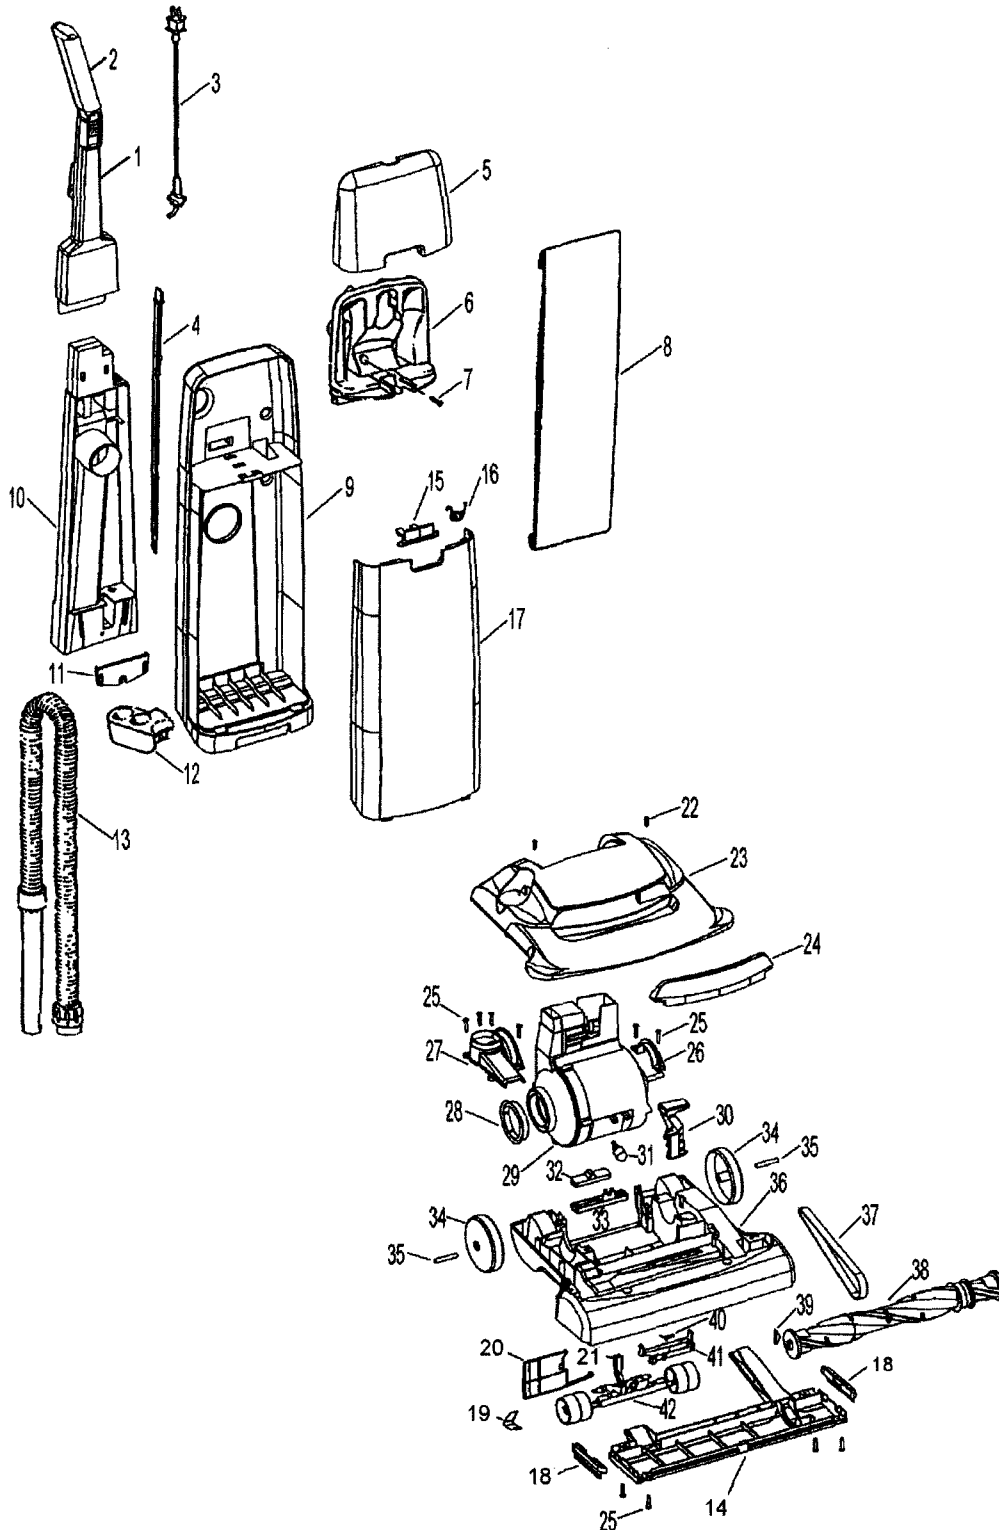

ASSEMBLY SCHEMATIC

MODEL No.
C1700-900

SOFT GUARD™

PART LISTING / PRICE LIST

MODEL No.

C1700-900

ITEM	PART NUMBER	MODELS TO FIT	PART DESCRIPTION
1	48663209	C1700-900	UPPER HANDLE
2	37911078	C1700-900	HANDLE CAP
3	46368005	C1700-900	POWER CORD - 35'
4	38458046	C1700-900	SWITCH ROD - LOWER
5		C1700-900	COVER
6	36433125	C1700-900	TOOL HOLDER
7	21447232	C1700-900	SCREW - SELF TAPPING
8	43667053	C1700-900	REUSABLE BAG ASSEMBLY
	4010100Z	C1700-900	TYPE Z ALLERGEN PAPER BAG - 3 PACK
9	37255021	C1700-900	BACK PANEL / BAG HOUSING
10	39464025	C1700-900	LOWER HANDLE
11	36425081	C1700-900	BAG HOUSING BRACKET
12	36433113	C1700-900	LOWER HOSE SUPPORT
13	43434101	C1700-900	HOSE ASSEMBLY
14	37245035	C1700-900	BOTTOM PLATE / NOZZLE GUARD
15	36151013	C1700-900	LATCH
16	38355008	C1700-900	SPRING
17	37254137	C1700-900	BAG HOUSING DOOR
18	395110096	C1700-900	LITTLER PICKER
19	34572002	C1700-900	CAM ACTUATOR SPRING
20	38718005	C1700-900	VALVE GATE
21	43248059	C1700-900	LEVER
22	21447218	C1700-900	SCREW - SELF TAPPING
23	42252A62	C1700-900	HOOD / NOZZLE COVER - MODELS BEFORE 10/01 INCLUDED #24 LENS
24	39383108	C1700-900	LENS
25	21447217	C1700-900	SCREW - SELF TAPPING
26	36131090	C1700-900	MOTOR RETAINER
27	38656033	C1700-900	DUCT COVER
28	38784016	C1700-900	SEAL
29	43576201	C1700-900	MOTOR ASSEMBLY
30	38458053	C1700-900	HANDLE RELEASE LEVER
31	27313101	C1700-900	LAMP - MODELS BEFORE 10/01
32	38567014	C1700-900	INDICATOR KNOB
33	38567027	C1700-900	CAM ACTUATOR
34	38522011	C1700-900	REAR WHEEL