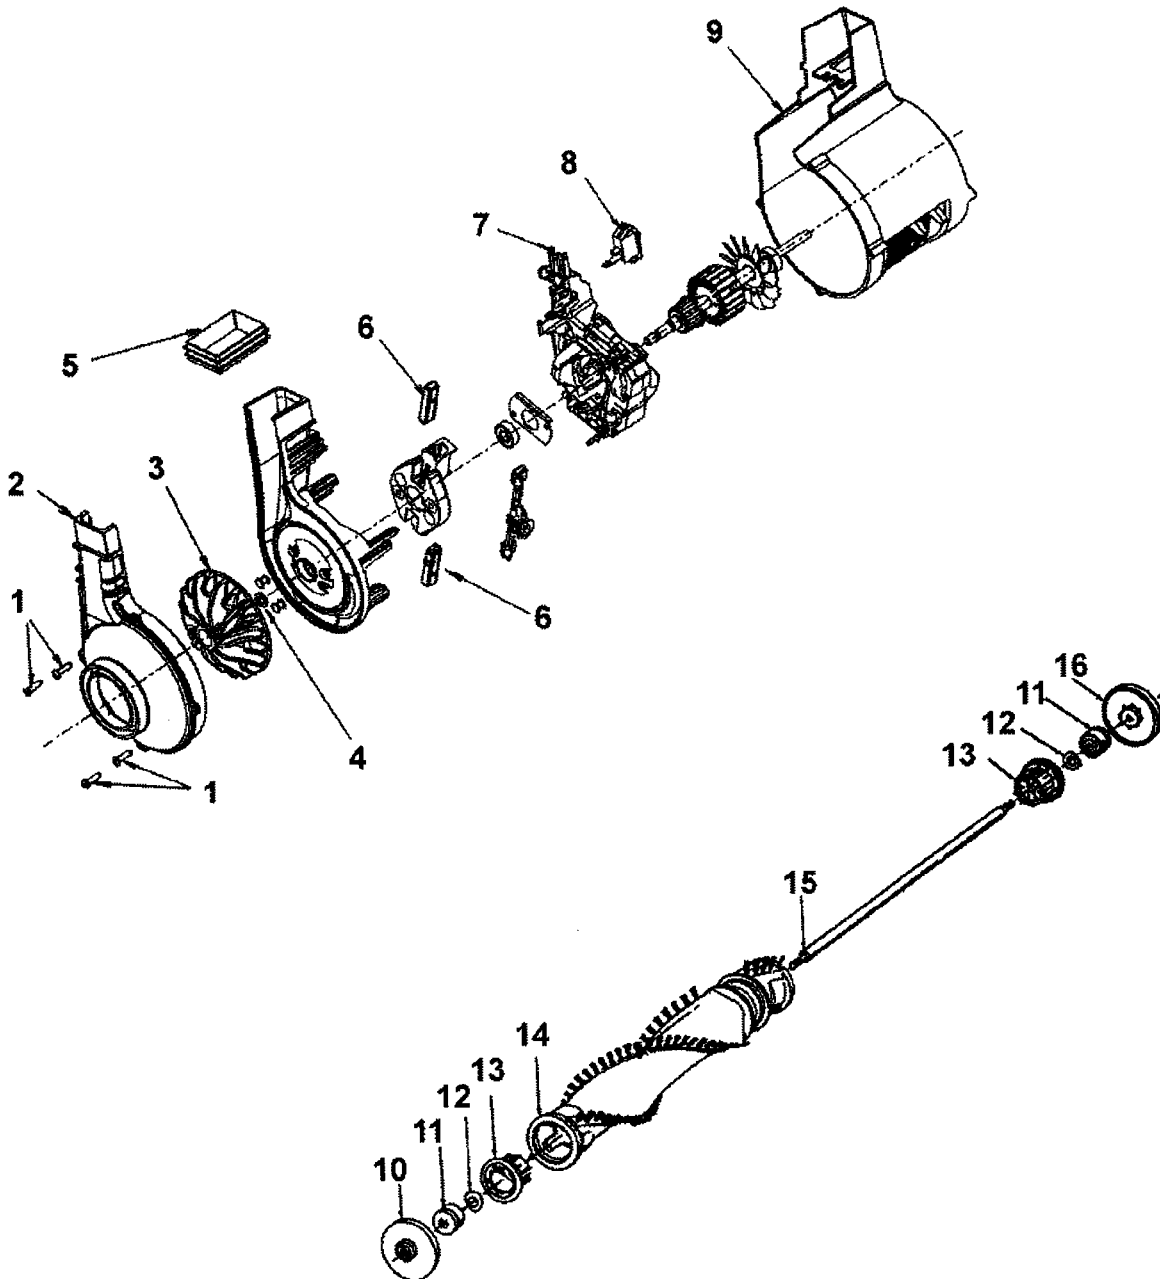

SOFT GUARD™

PART LISTING / PRICE LIST

MODEL No.
C1700-900

ITEM	PART NUMBER	MODELS TO FIT	PART DESCRIPTION
35	31531008	C1700-900	WHEEL SHAFT
36	37241166	C1700-900	NOZZLE BASE - 15" INCLUDE REAR WHEELS
37	38528040	C1700-900	BELT
38	48414061	C1700-900	AGITATOR / BRUSH ROLL ASSEMBLY
39	013261AY	C1700-900	RIB SHOE
40	38351012	C1700-900	SPRING
41	38563013	C1700-900	NOZZLE HEIGHT ADJUSTMENT CAM
42	43248058	C1700-900	FRONT WHEEL ASSEMBLY
	40201085	C1700-900	NUT AND BOLT ASSEMBLY
	43414146	C1700-900	DUSTING BRUSH ASSEMBLY
	38614036	C1700-900	FURNITURE NOZZLE
	38617026	C1700-900	CREVICE TOOL
	38634078	C1700-900	EXTENSION TUBE
	58366099	C1700-900	BAG SUPPORT
	58369067	C1700-900	CLEANER SUPPORT
	38638064	C1700-900	HOSE CONNECTOR
	32286025	C1700-900	HOSE ADAPTOR - LONG
	36116013	C1700-900	HOSE CONNECTOR COLLAR

SOFT GUARD™

ASSEMBLY SCHEMATIC

MODEL NO.
C1700-900

SOFT GUARD™

PART LISTING / PRICE LIST

MODEL No.
C1700-900

ITEM	PART NUMBER	MODELS TO FIT	PART DESCRIPTION
1	214793DA	C1700-900	SCREW - SELF TAPPING 5/8"
2	38736033	C1700-900	FAN CHAMBER
3	43565006	C1700-900	FAN / NUT ASSEMBLY
4	21312793	C1700-900	WASHER
5	38783020	C1700-900	DUCT SEAL - MOLDED
6	41311022	C1700-900	MOTOR BRUSH
7	36914006	C1700-900	SWITCH BAR
8	28161068	C1700-900	ROCKER SWITCH
9	37194049	C1700-900	MOTOR END CAP
10	36423016	C1700-900	THREAD GUARD - RIGHT
11	43267002	C1700-900	AGITATOR BEARING ASSEMBLY
12	21347003	C1700-900	CONICAL WASHER
13	36422022	C1700-900	AGITATOR END
14		C1700-900	AGITATOR BODY
15		C1700-900	AGITATOR ROD
16	36423017	C1700-900	THREAD GUARD - LEFT
	43576201	C1700-900	MOTOR ASSEMBLY WITH OUT HEADLIGHT
	48414061	C1700-900	AGITATOR COMPLETE