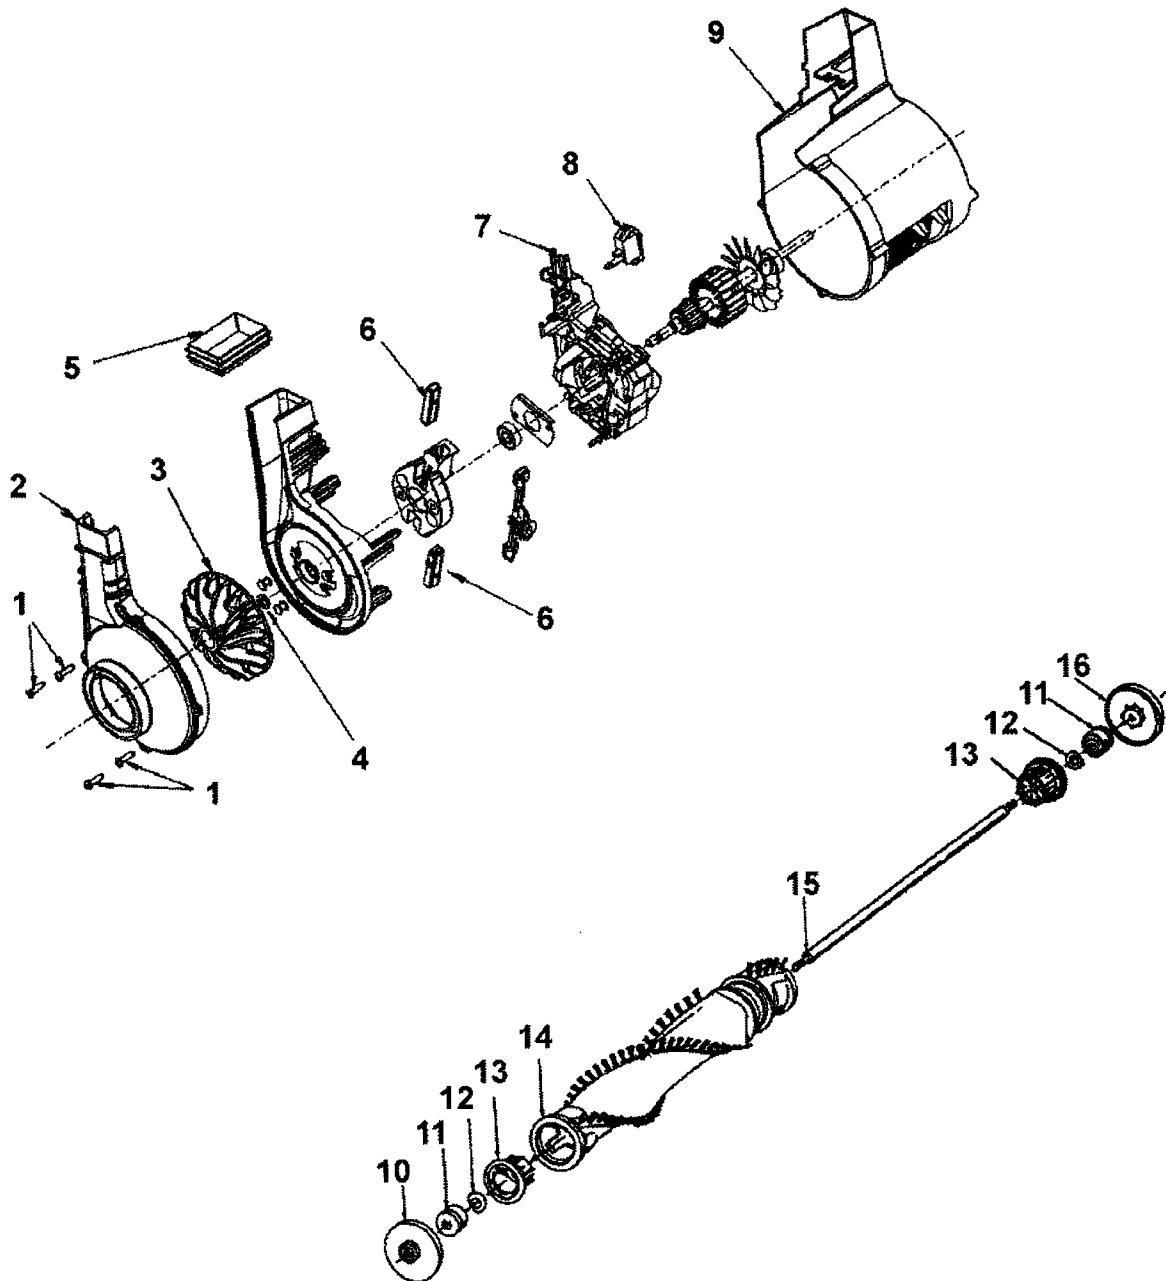

SOFT GUARD™

PART LISTING / PRICE LIST

MODEL No.

C1702-900

ITEM	PART NUMBER	MODELS TO FIT	PART DESCRIPTION
36	37241166	C1702-900	NOZZLE BASE - 15"
37	38528040	C1702-900	BELT
38	48414061	C1702-900	AGITATOR / BRUSH ROLL ASSEMBLY
39	013261AY	C1702-900	RIB SHOE
40	38351012	C1702-900	SPRING
41	38563013	C1702-900	NOZZLE HEIGHT ADJUSTMENT CAM
42	43248058	C1702-900	FRONT WHEEL ASSEMBLY
43	43248059	C1702-900	LEVER
44	38718005	C1702-900	VAVLE GATE
45	34572002	C1702-900	CAM ACTUATOR SPRING
46	39511006	C1702-900	LITTER PICKER
47	37245035	C1702-900	BOTTOM PLATE / NOZZLE GUARD
	40201085	C1702-900	NUT AND BOLT ASSEMBLY
	43414146	C1702-900	DUSTING BRUSH ASSEMBLY
	38614036	C1702-900	FURNITURE NOZZLE
	38617026	C1702-900	CREVICE TOOL
	38634078	C1702-900	EXTENSION TUBE
	58366099	C1702-900	BAG SUPPORT
	58369067	C1702-900	CLEANER SUPPORT

SOFT GUARD™

ASSEMBLY SCHEMATIC

MODEL NO.
C1702-900

SOFT GUARD™

PART LISTING / PRICE LIST

MODEL No.
C1702-900

ITEM	PART NUMBER	MODELS TO FIT	PART DESCRIPTION	LIST COST
1	214793DA	C1702-900	SCREW - SELF TAPPING 5/8"	
2	38736033	C1702-900	FAN CHAMBER	
3	43565006	C1702-900	FAN / NUT ASSEMBLY	
4	21312793	C1702-900	WASHER	
5	38783020	C1702-900	DUCT SEAL - MOLDED	
6	41311022	C1702-900	MOTOR BRUSH	
7	36914006	C1702-900	SWITCH BAR	
8	28161068	C1702-900	ROCKER SWITCH	
9	37194049	C1702-900	MOTOR END CAP	
10	36423016	C1702-900	THREAD GUARD - RIGHT	
11	43267002	C1702-900	AGITATOR BEARING ASSEMBLY	
12	21347003	C1702-900	CONICAL WASHER	
13	36422022	C1702-900	AGITATOR END	
14		C1702-900	AGITATOR BODY	
15		C1702-900	AGITATOR ROD	
16	36423017	C1702-900	THREAD GUARD - LEFT	
	43576201	C1702-900	MOTOR ASSEMBLY	