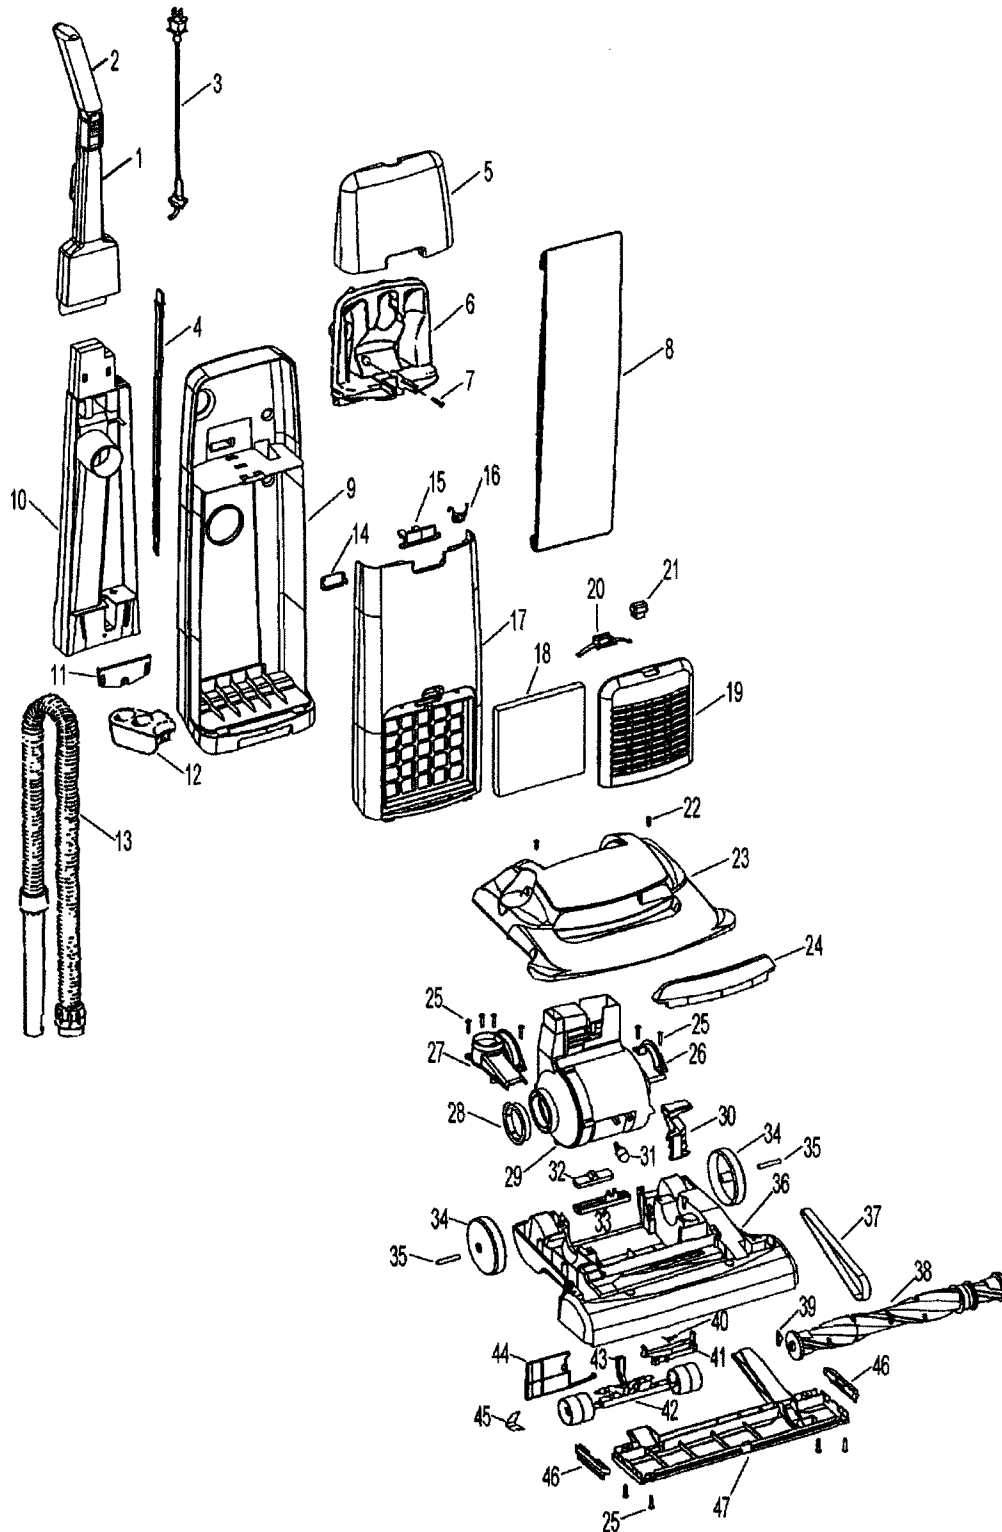

ASSEMBLY SCHEMATIC

MODEL NO.
C1702-900

SOFT GUARD™

PART LISTING / PRICE LIST

MODEL No.
C1702-900

ITEM	PART NUMBER	MODELS TO FIT	PART DESCRIPTION
1	48663209	C1702-900	UPPER HANDLE
2	37911078	C1702-900	HANDLE CAP
3	46388034	C1702-900	POWER CORD
4	38458046	C1702-900	SWITCH ROD - LOWER
5		C1702-900	COVER
6	36433125	C1702-900	TOOL HOLDER
7	21447232	C1702-900	SCREW - SELF TAPPING
8	43667053	C1702-900	REUSABLE BAG ASSEMBLY
	4010100Z	C1702-900	TYPE Z ALLERGEN PAPER BAG - 3 PACK
9	37255021	C1702-900	BACK PANEL / BAG HOUSING
10	39464025	C1702-900	LOWER HANDLE
11	36425081	C1702-900	BAG HOUSING BRACKET
12	36433113	C1702-900	LOWER HOSE SUPPORT
13	43434101	C1702-900	HOSE ASSEMBLY
14	37258051	C1702-900	LATCH PLUG
15	36151013	C1702-900	LATCH
16	38355008	C1702-900	SPRING
17	37254138	C1702-900	BAG HOUSING DOOR
18	40110003	C1702-900	FINAL FILTER - 2 PACK
19	37257246	C1702-900	FILTER RETAINER
20	36151025	C1702-900	LATCH
21	38426090	C1702-900	LATCH BUTTON
22	21447218	C1702-900	SCREW - SELD TAPPING
23	42252A62	C1702-900	HOOD / NOZZLE COVER
24	39383108	C1702-900	LENS
25	21447217	C1702-900	SCREW - SELF TAPPING
26	36131090	C1702-900	MOTOR RETAINER
27	38656033	C1702-900	DUCT COVER
28	38784016	C1702-900	SEAL
29	43576201	C1702-900	MOTOR ASSEMBLY
30	38458053	C1702-900	HANDLE RELEASE LEVER
31	27313101	C1702-900	LAMP
32	38567014	C1702-900	INDICATOR KNOB
33	38567027	C1702-900	CAM ACTUATOR
34	38522011	C1702-900	REAR WHEEL
35	31531008	C1702-900	WHEEL SHAFT