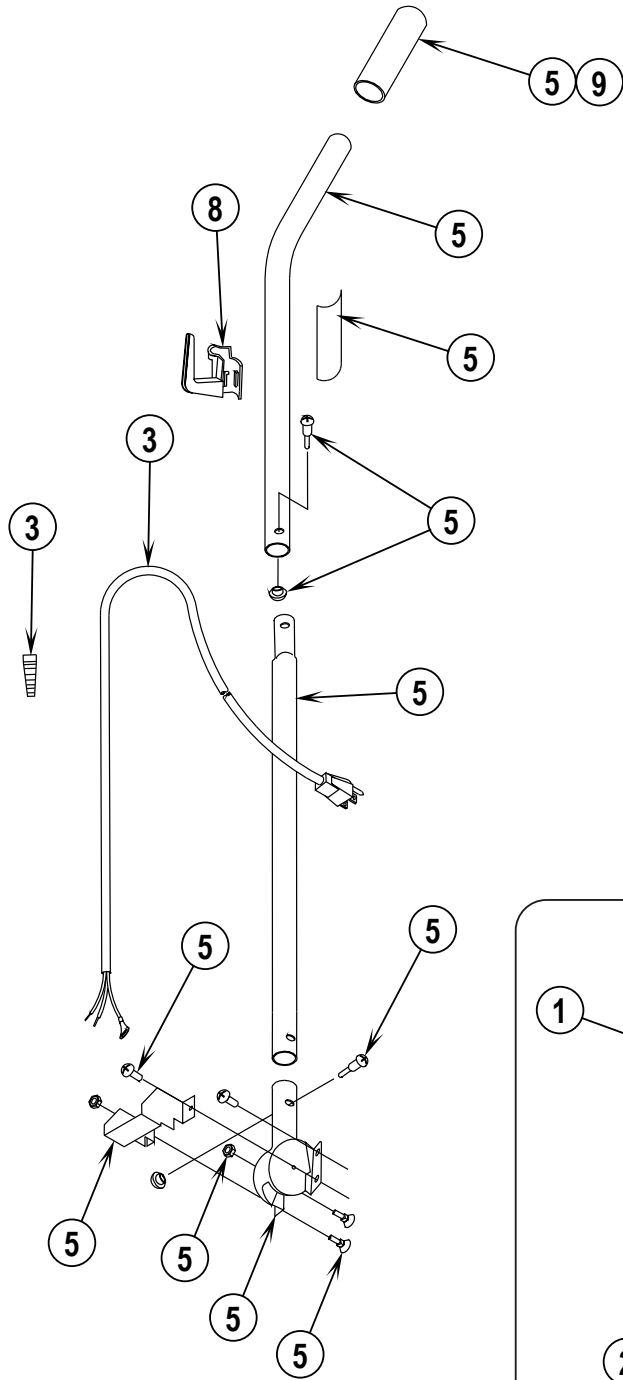

04-11

HANDLE ASSEMBLY (OPTIONAL DIRT CUP)

07-4

ReliaVac™ 12

7

Item	Ref. No.	Qty	Description
1	56648404	1	Dirt Cup Bag Kit
2	56648427	1	Dirt Cup Bellows Kit
3	56648417	1	Power Cord Assy (see #11 on page 3)
5	56648411	1	Handle Assy
6	56039515	1	Dirt Cup Kit
7	56630249	1	Cup--Dirt,Clear Plstc
8	56630353	1	Hook,Cord--Uprt,Dark Gray
9	56648429	1	Grip,Handle—Dark Gray