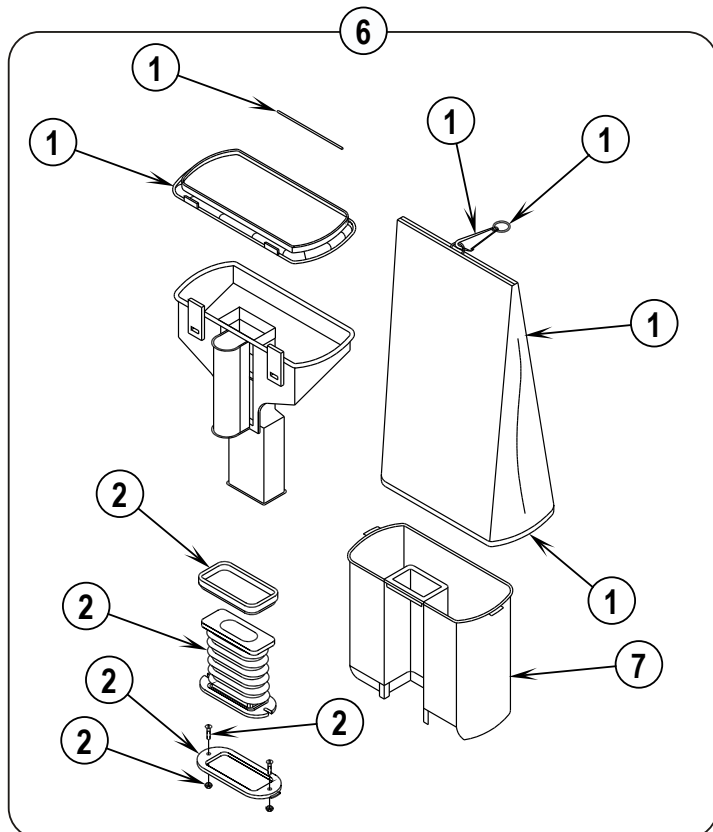

04-11

HANDLE ASSEMBLY (OPTIONAL DIRT CUP)

07-4

ReliaVac™ 12

7

Item	Ref. No.	Qty	Description
1	56648404	1	Dirt Cup Bag Kit
2	56648427	1	Dirt Cup Bellows Kit
3	56648417	1	Power Cord Assy (see #11 on page 3)
5	56648411	1	Handle Assy
6	56039515	1	Dirt Cup Kit
7	56630249	1	Cup--Dirt,Clear Plstc
8	56630353	1	Hook,Cord--Uprt,Dark Gray
9	56648429	1	Grip,Handle—Dark Gray